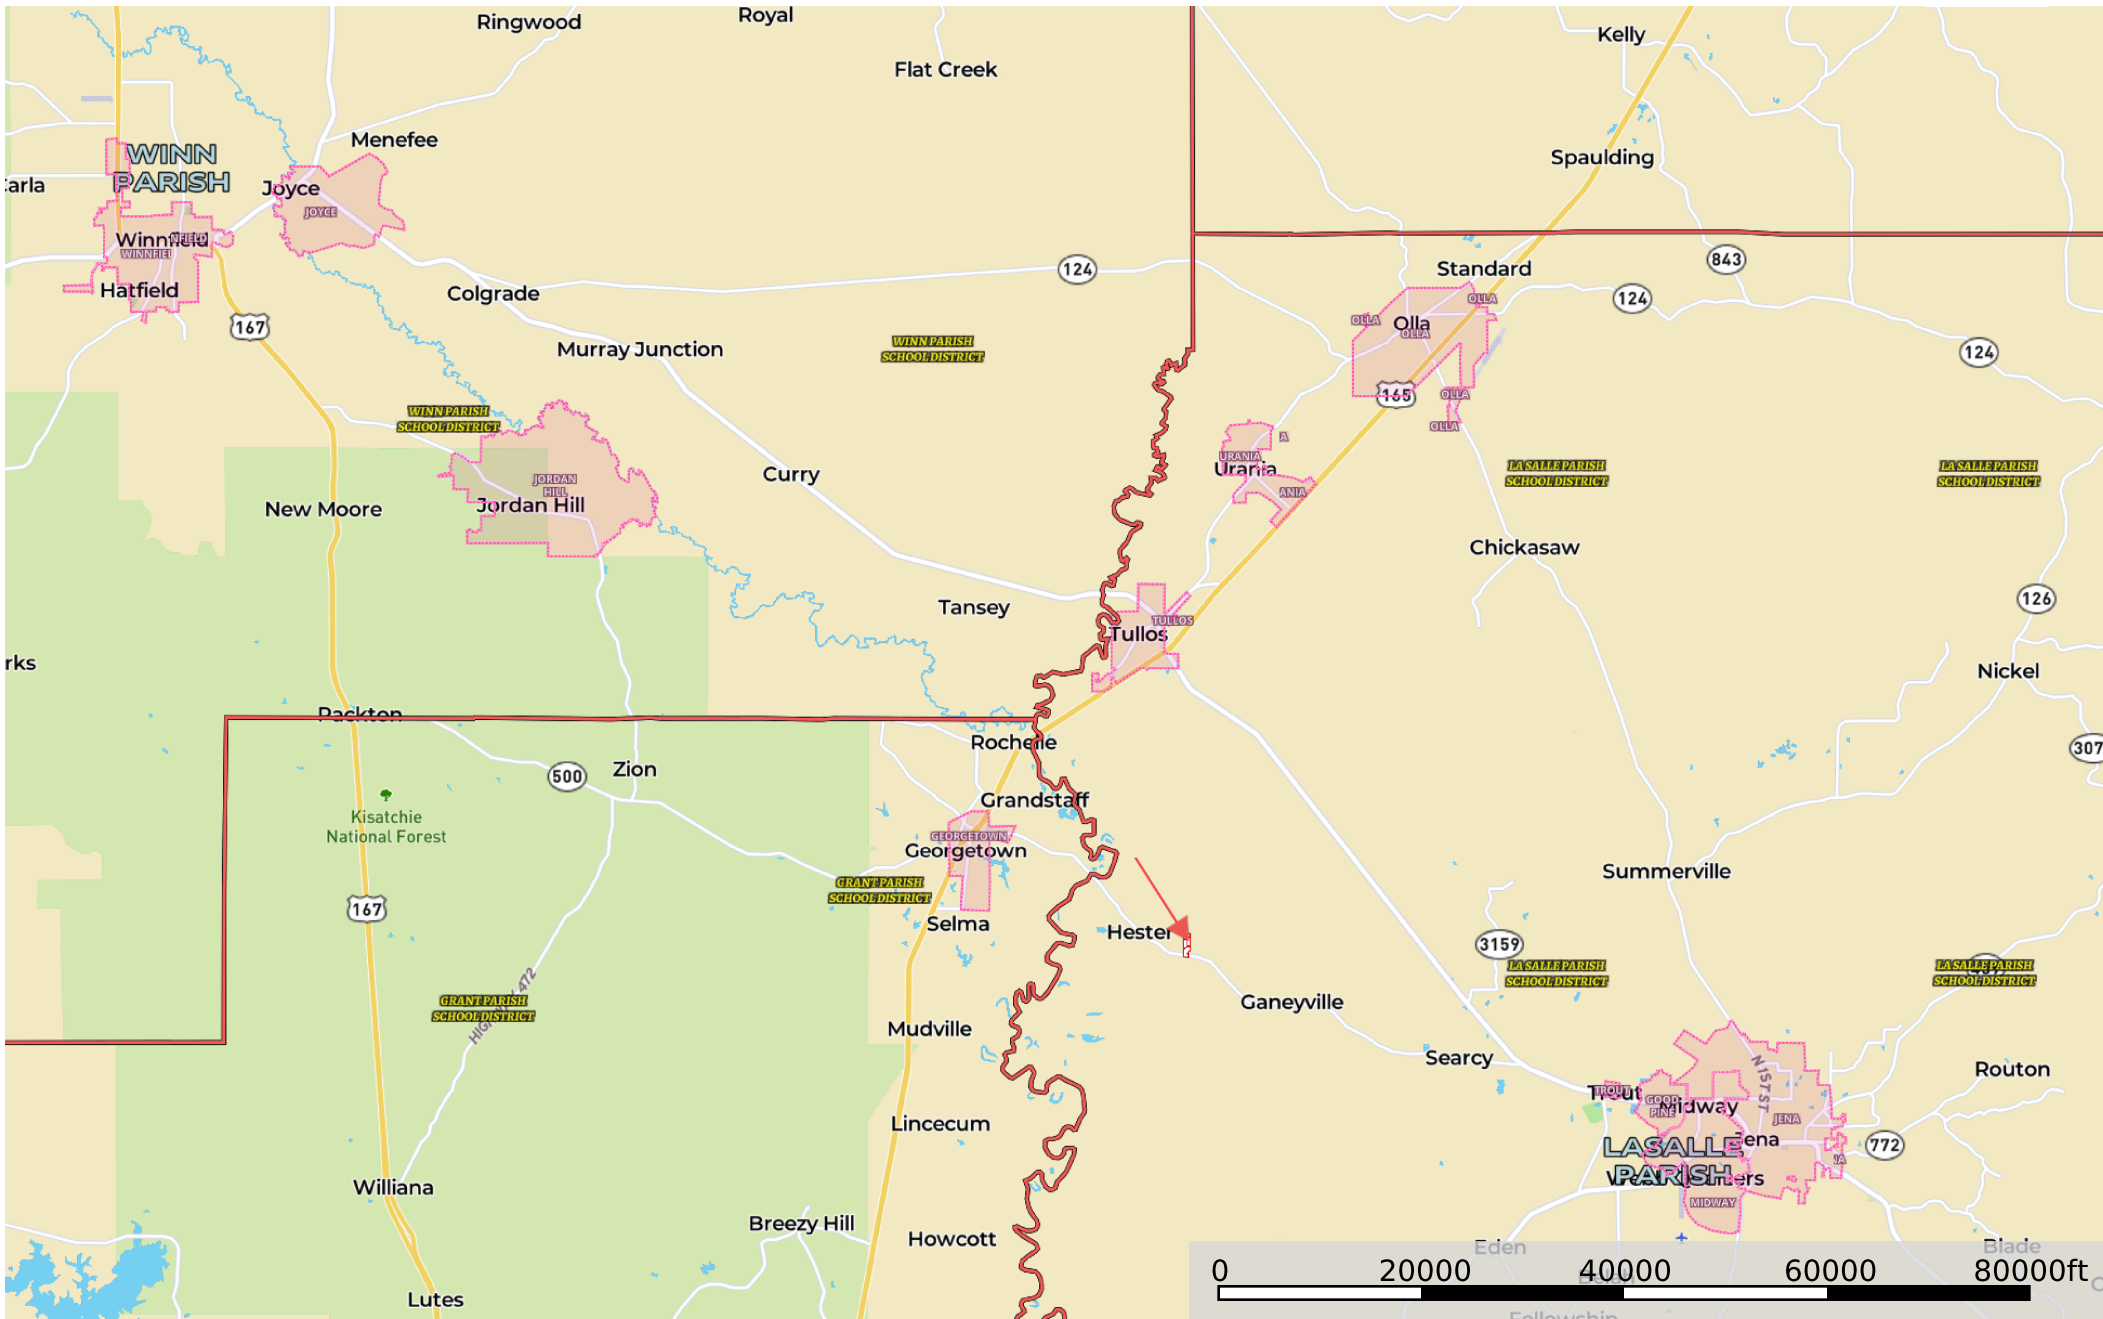

Highway 500 Homesite, LaSalle Parish, 12 Acres +/-

La Salle Parish, Louisiana, 12 AC +/-

- Boundary
- Direction
- Unified Sch. Dist.
- Secondary Sch. Dist.
- Elementary Sch. Dist.