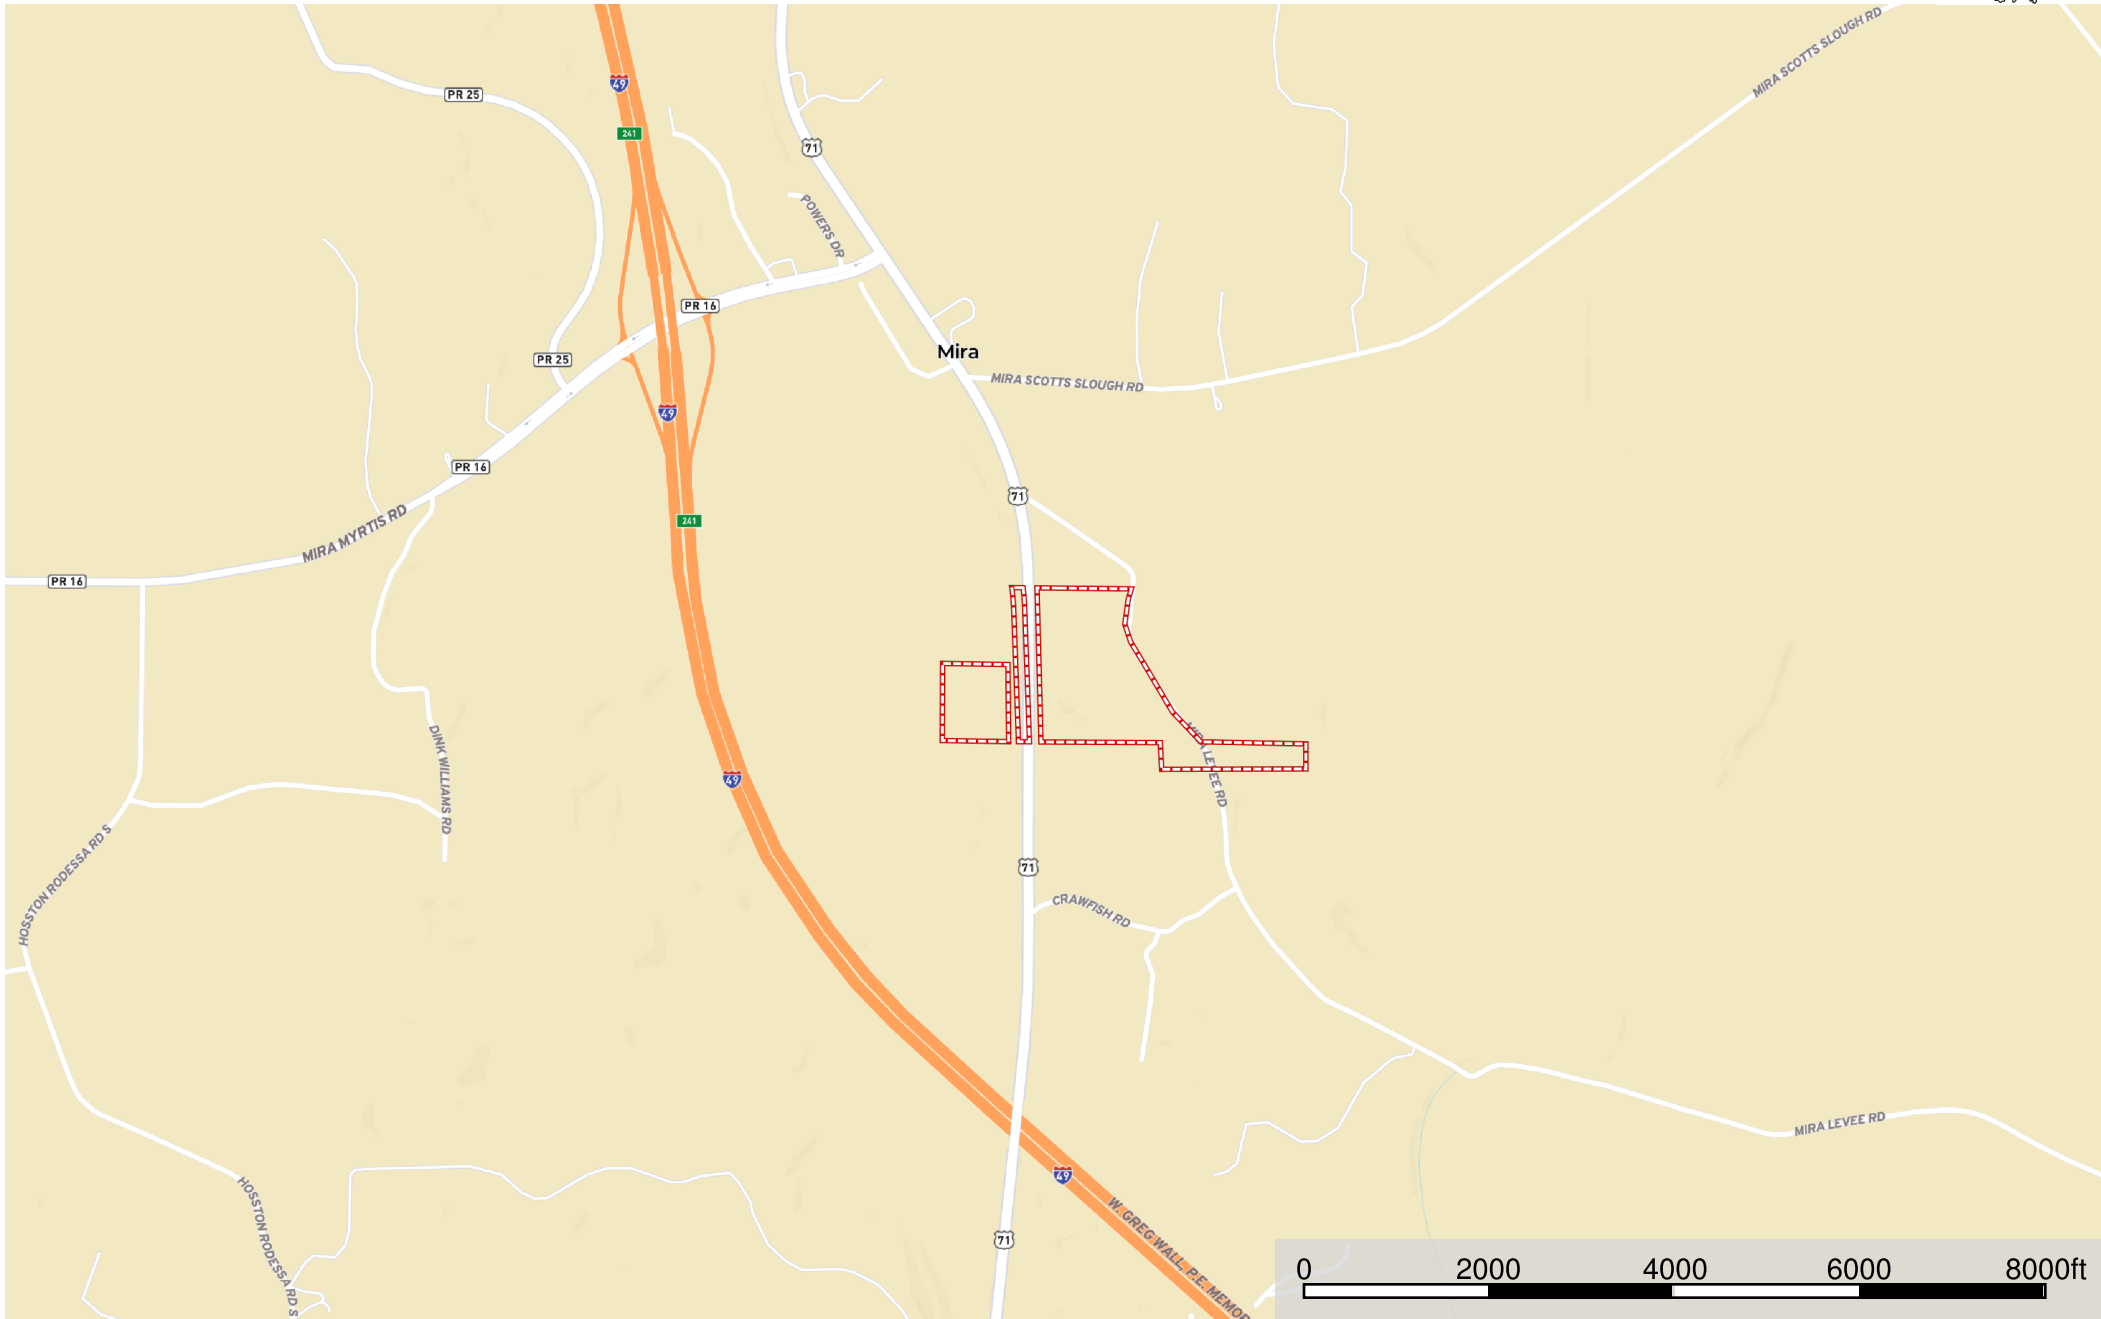

# Highway 71 Tract of Mira

Caddo Parish, Louisiana, 44.83 AC +/-

 Boundary