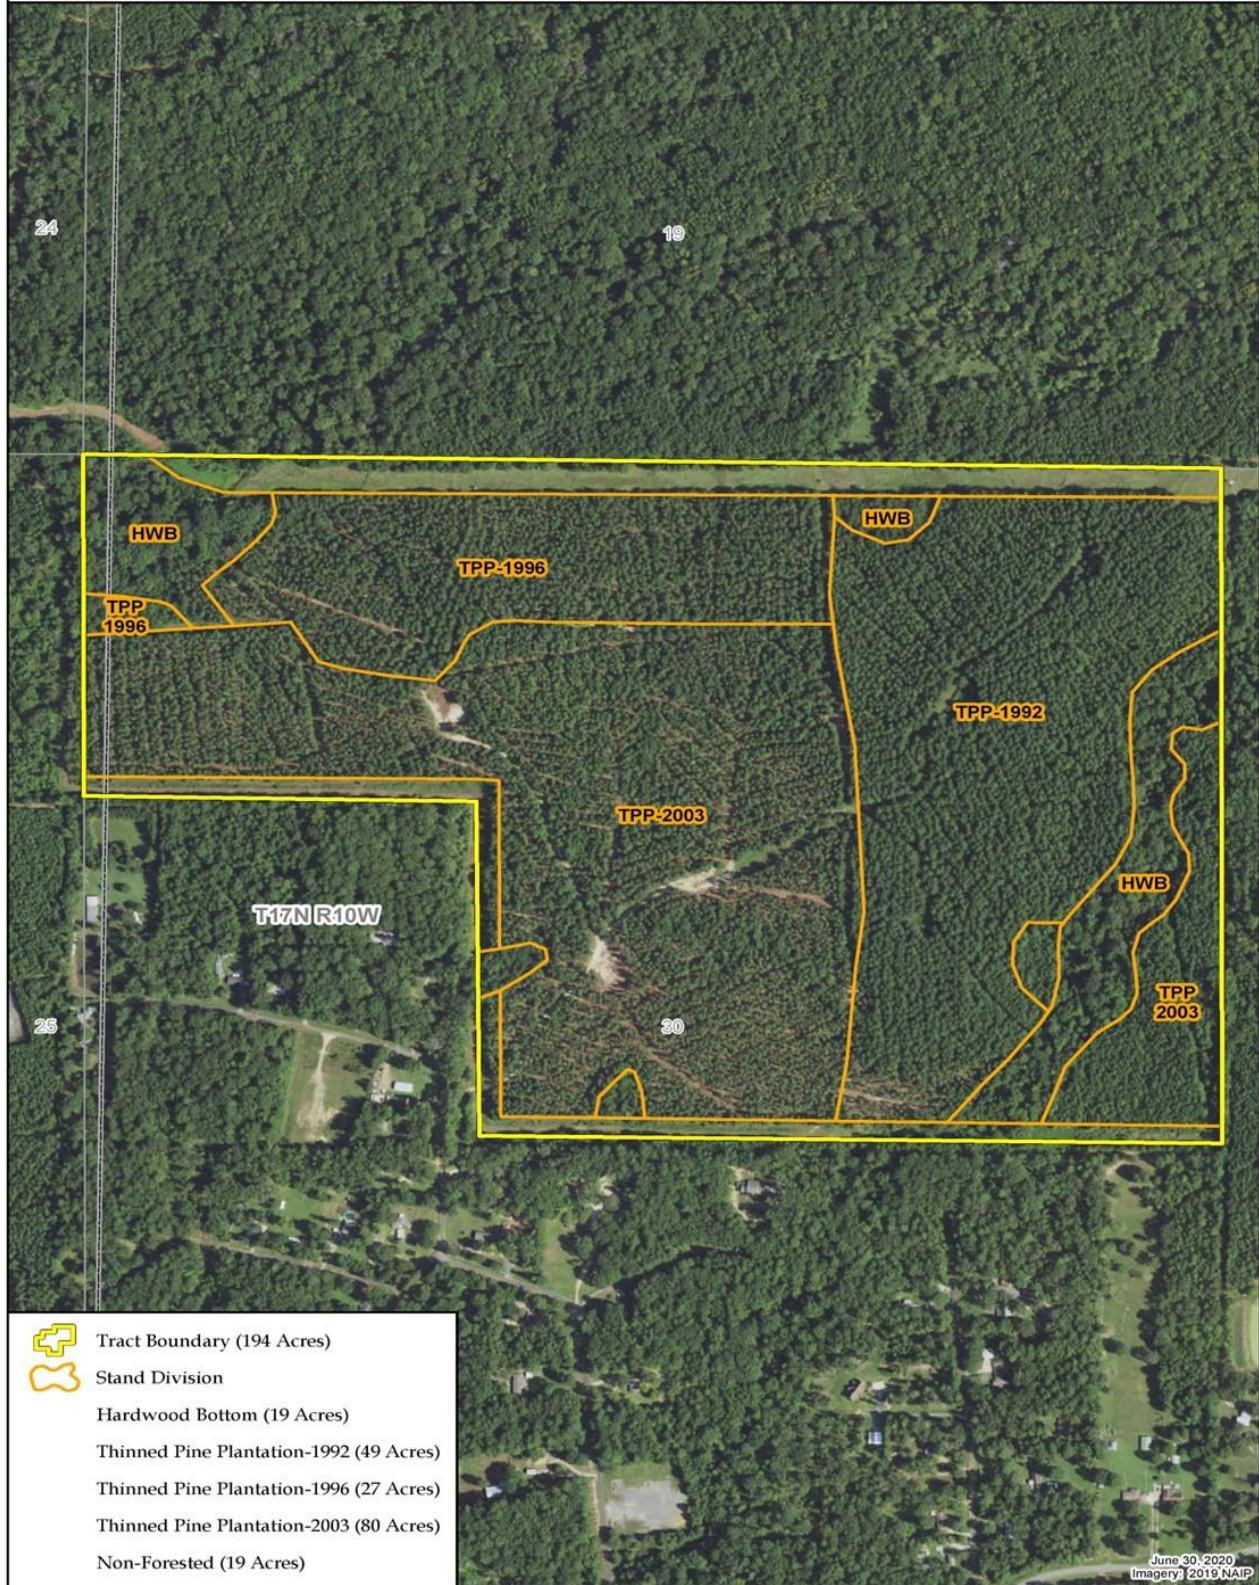

Woodard & Walker, LLC
Tract 41
Webster Parish, Louisiana

- Tract Boundary (194 Acres)
- Stand Division
- Hardwood Bottom (19 Acres)
- Thinned Pine Plantation-1992 (49 Acres)
- Thinned Pine Plantation-1996 (27 Acres)
- Thinned Pine Plantation-2003 (80 Acres)
- Non-Forested (19 Acres)

June 30, 2020
Imagery © 2019 NAIP