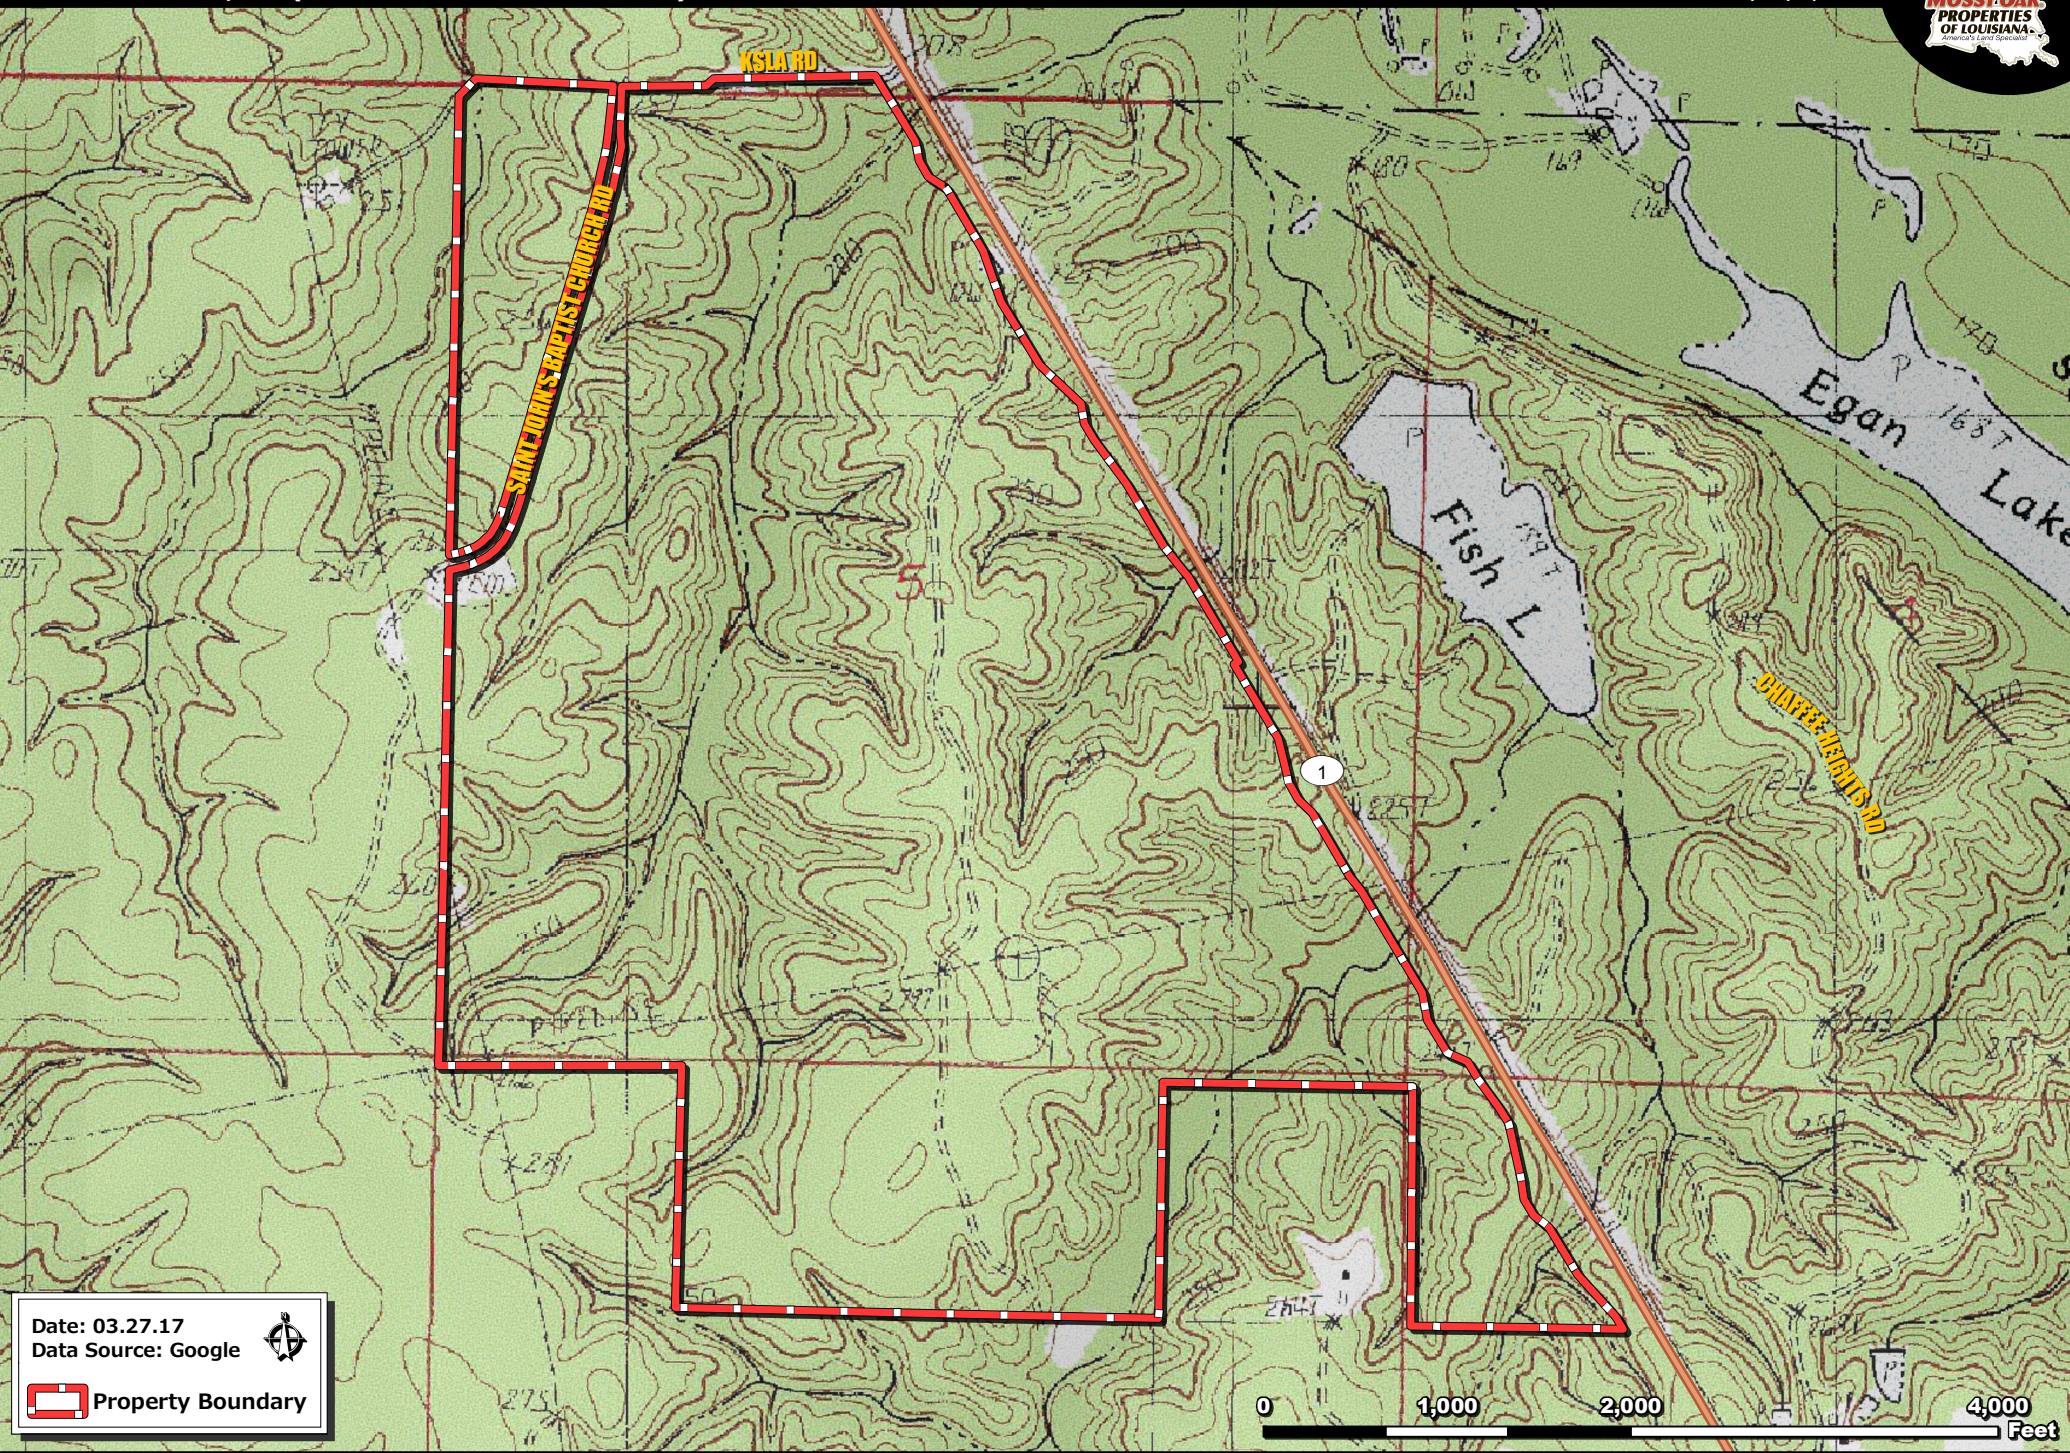

**KWKH TRACT - 560 AC +/-
CADDO PARISH, LA (TOPOGRAPHIC OVERVIEW)**

Date: 03.27.17
Data Source: Google
Property Boundary