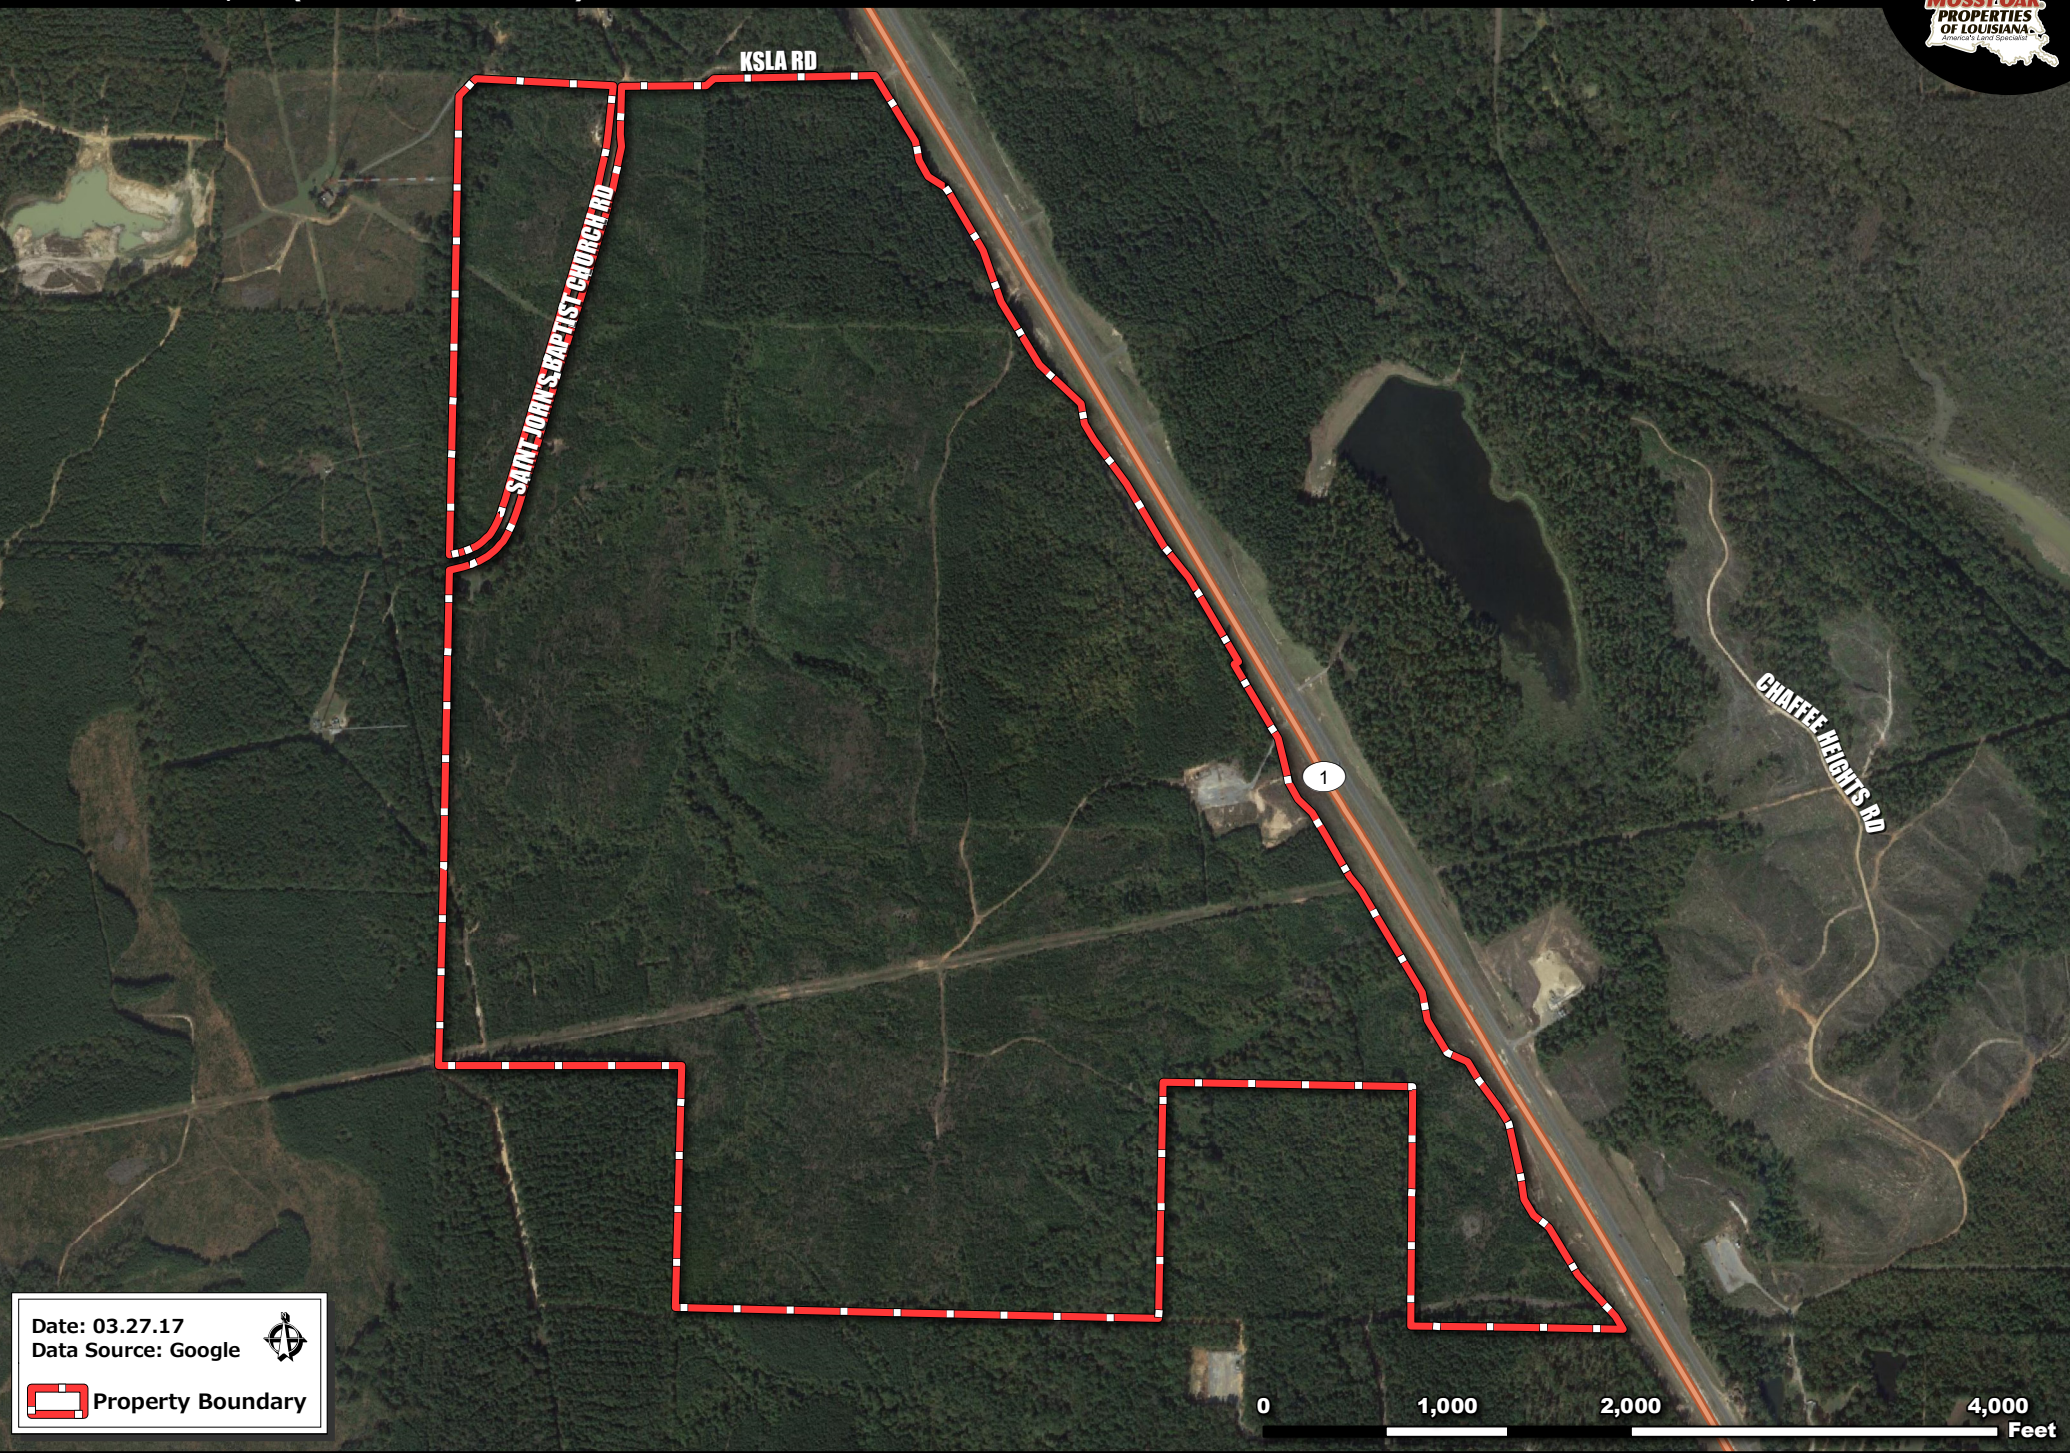

**KWKH TRACT - 560 AC +/-
CADDO PARISH, LA (AERIAL OVERVIEW)**

Date: 03.27.17
Data Source: Google 
 Property Boundary