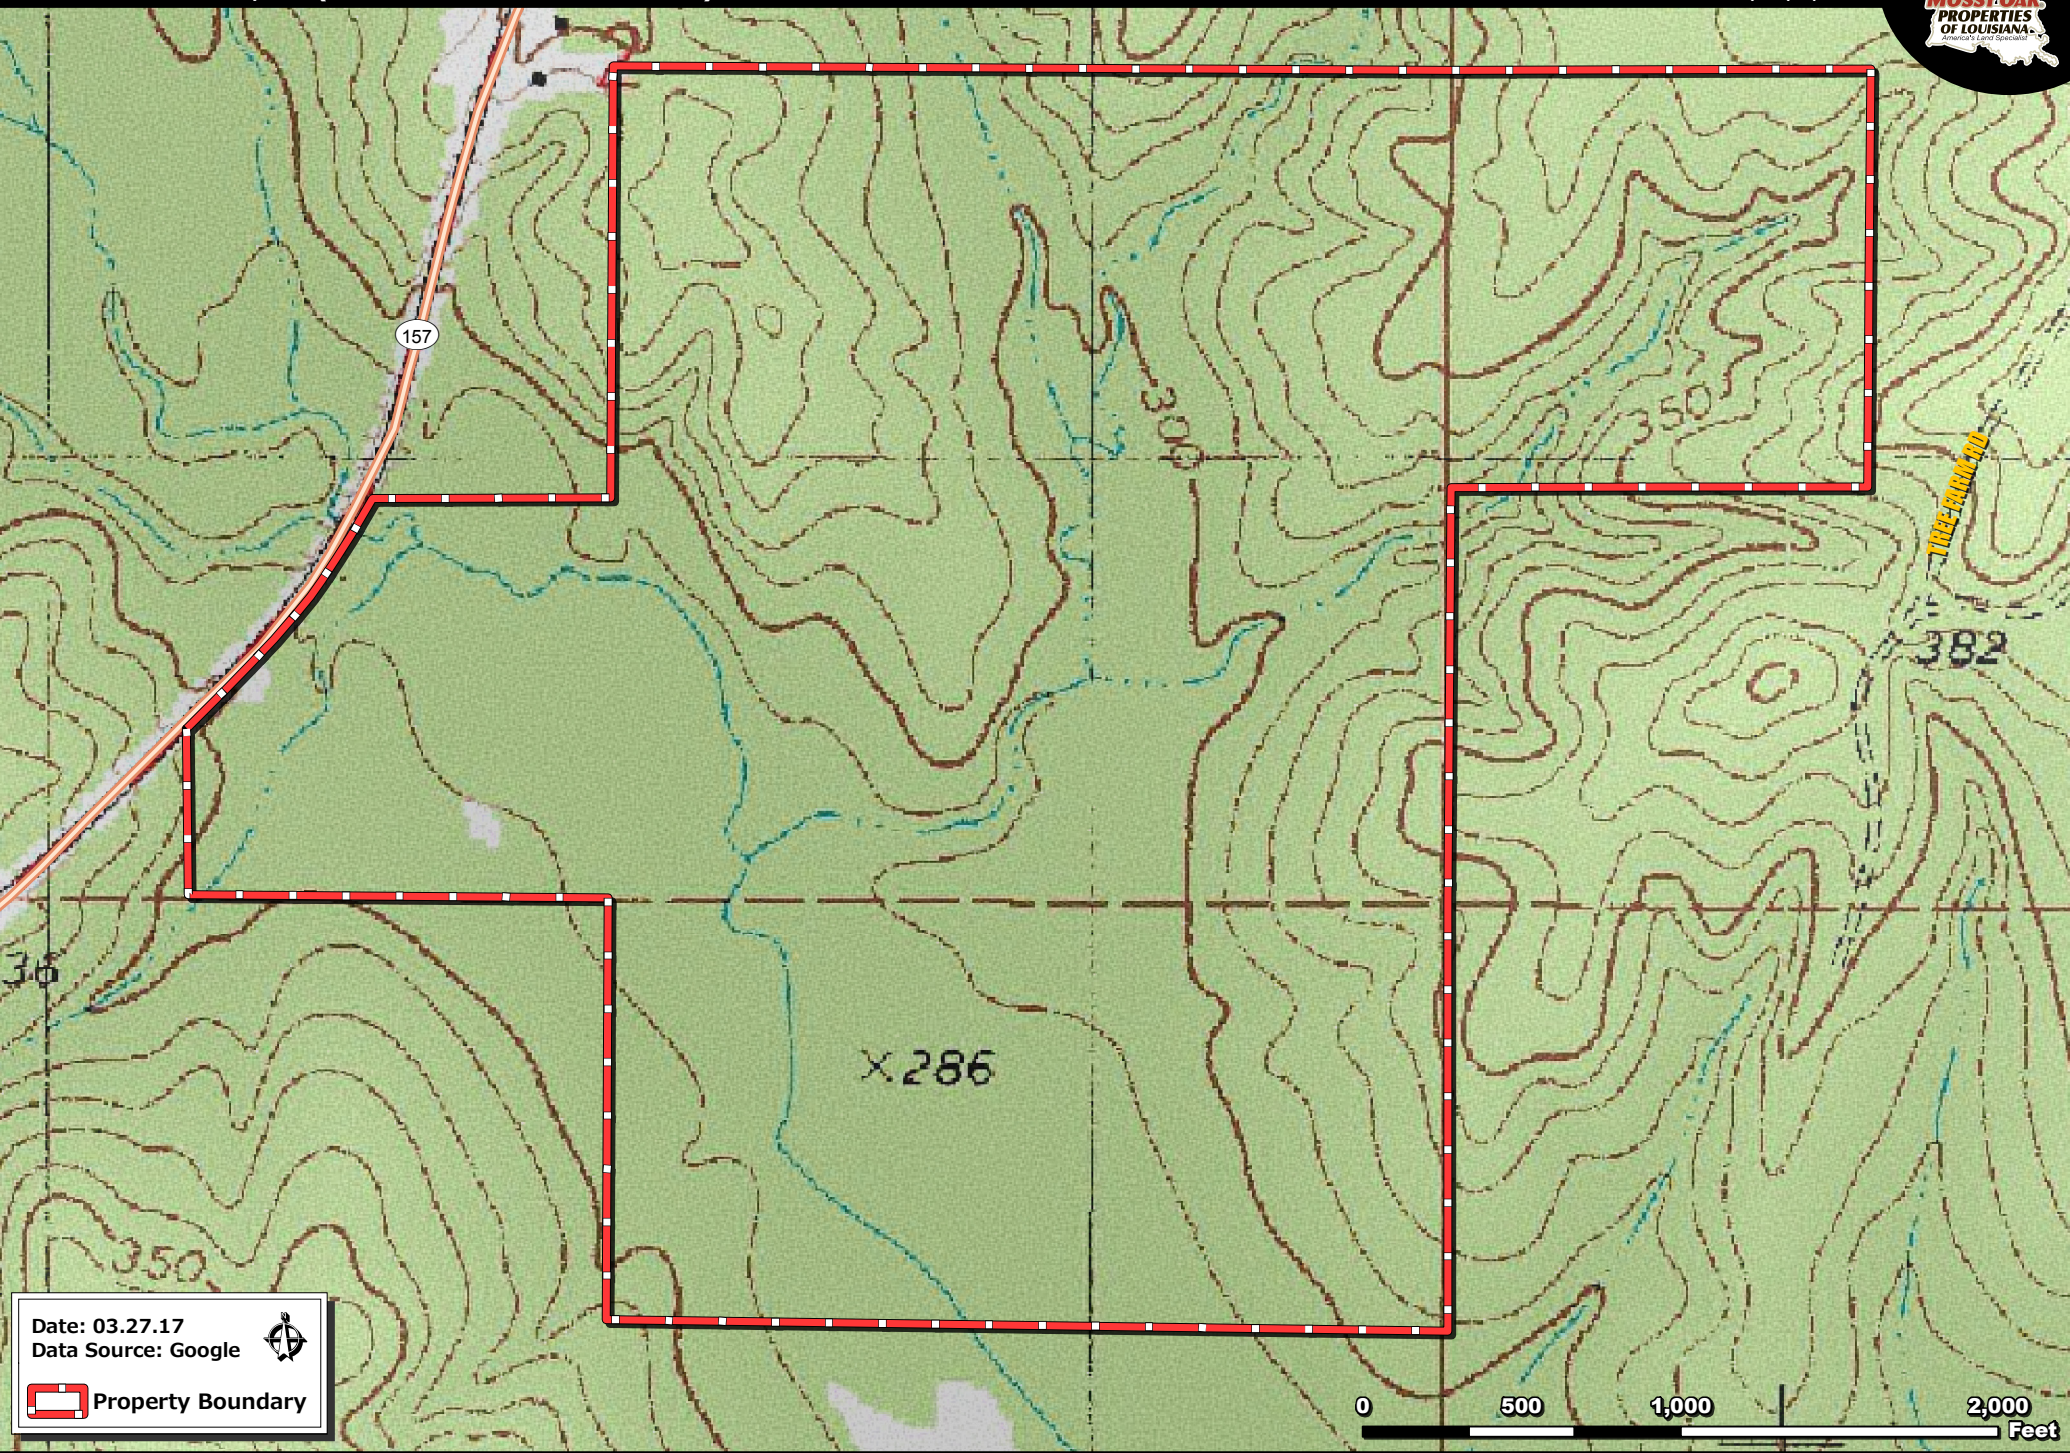

HALL PLACE - 316 AC +/-
BOSSIER PARISH, LA (TOPOGRAPHIC OVERVIEW)

Date: 03.27.17
Data Source: Google 
 Property Boundary