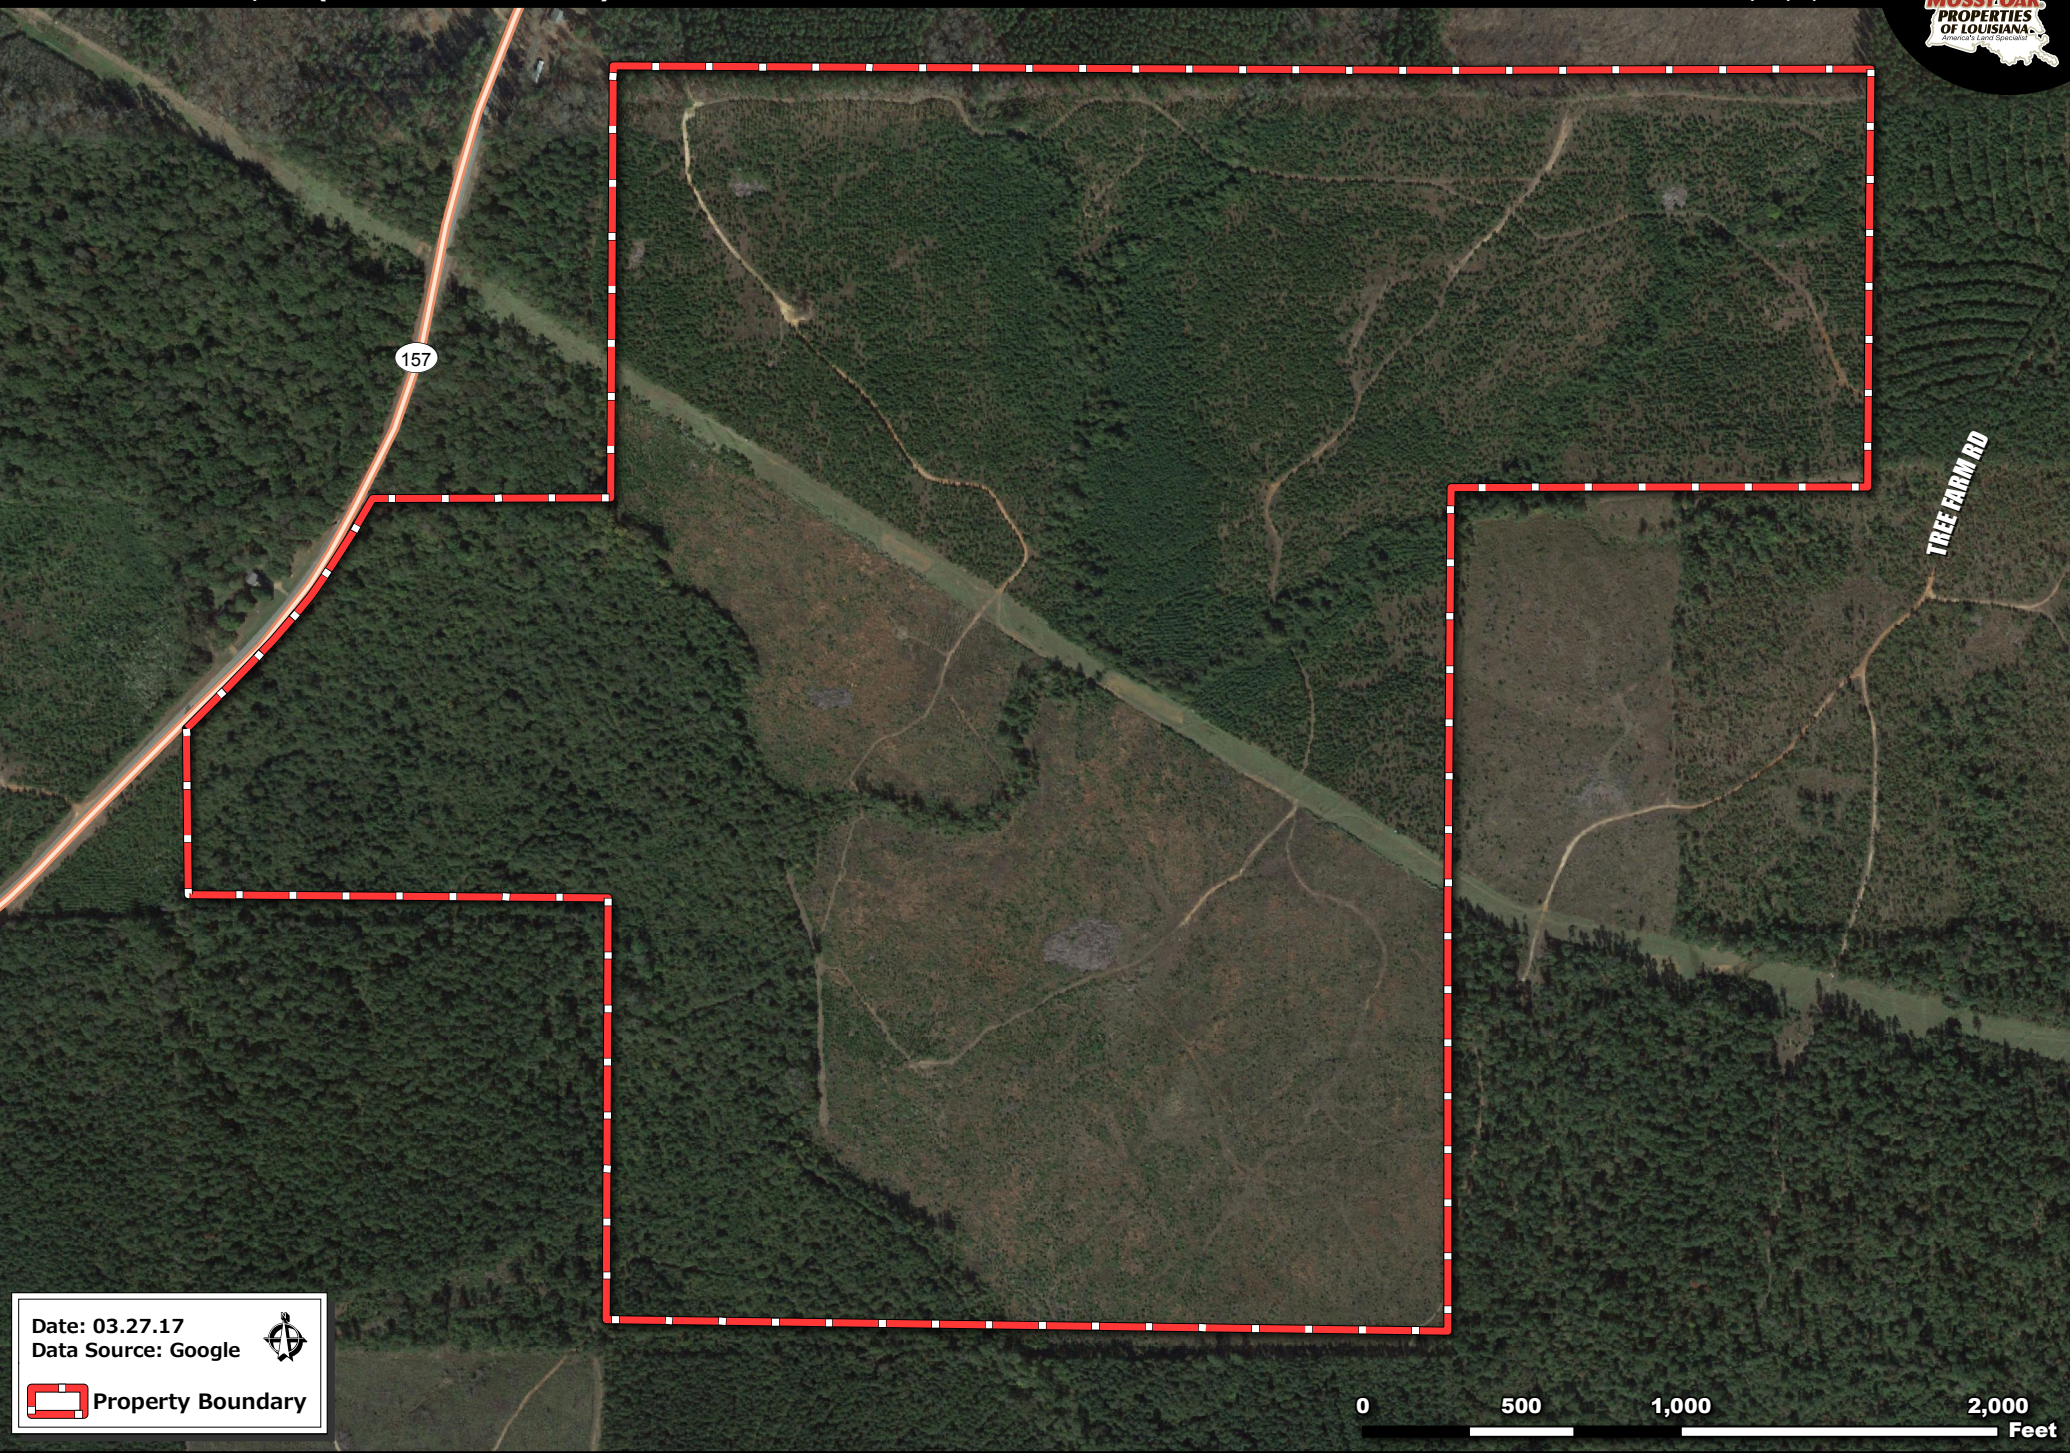

HALL PLACE - 316 AC +/-
BOSSIER PARISH, LA (AERIAL OVERVIEW)

Date: 03.27.17
Data Source: Google 

 Property Boundary