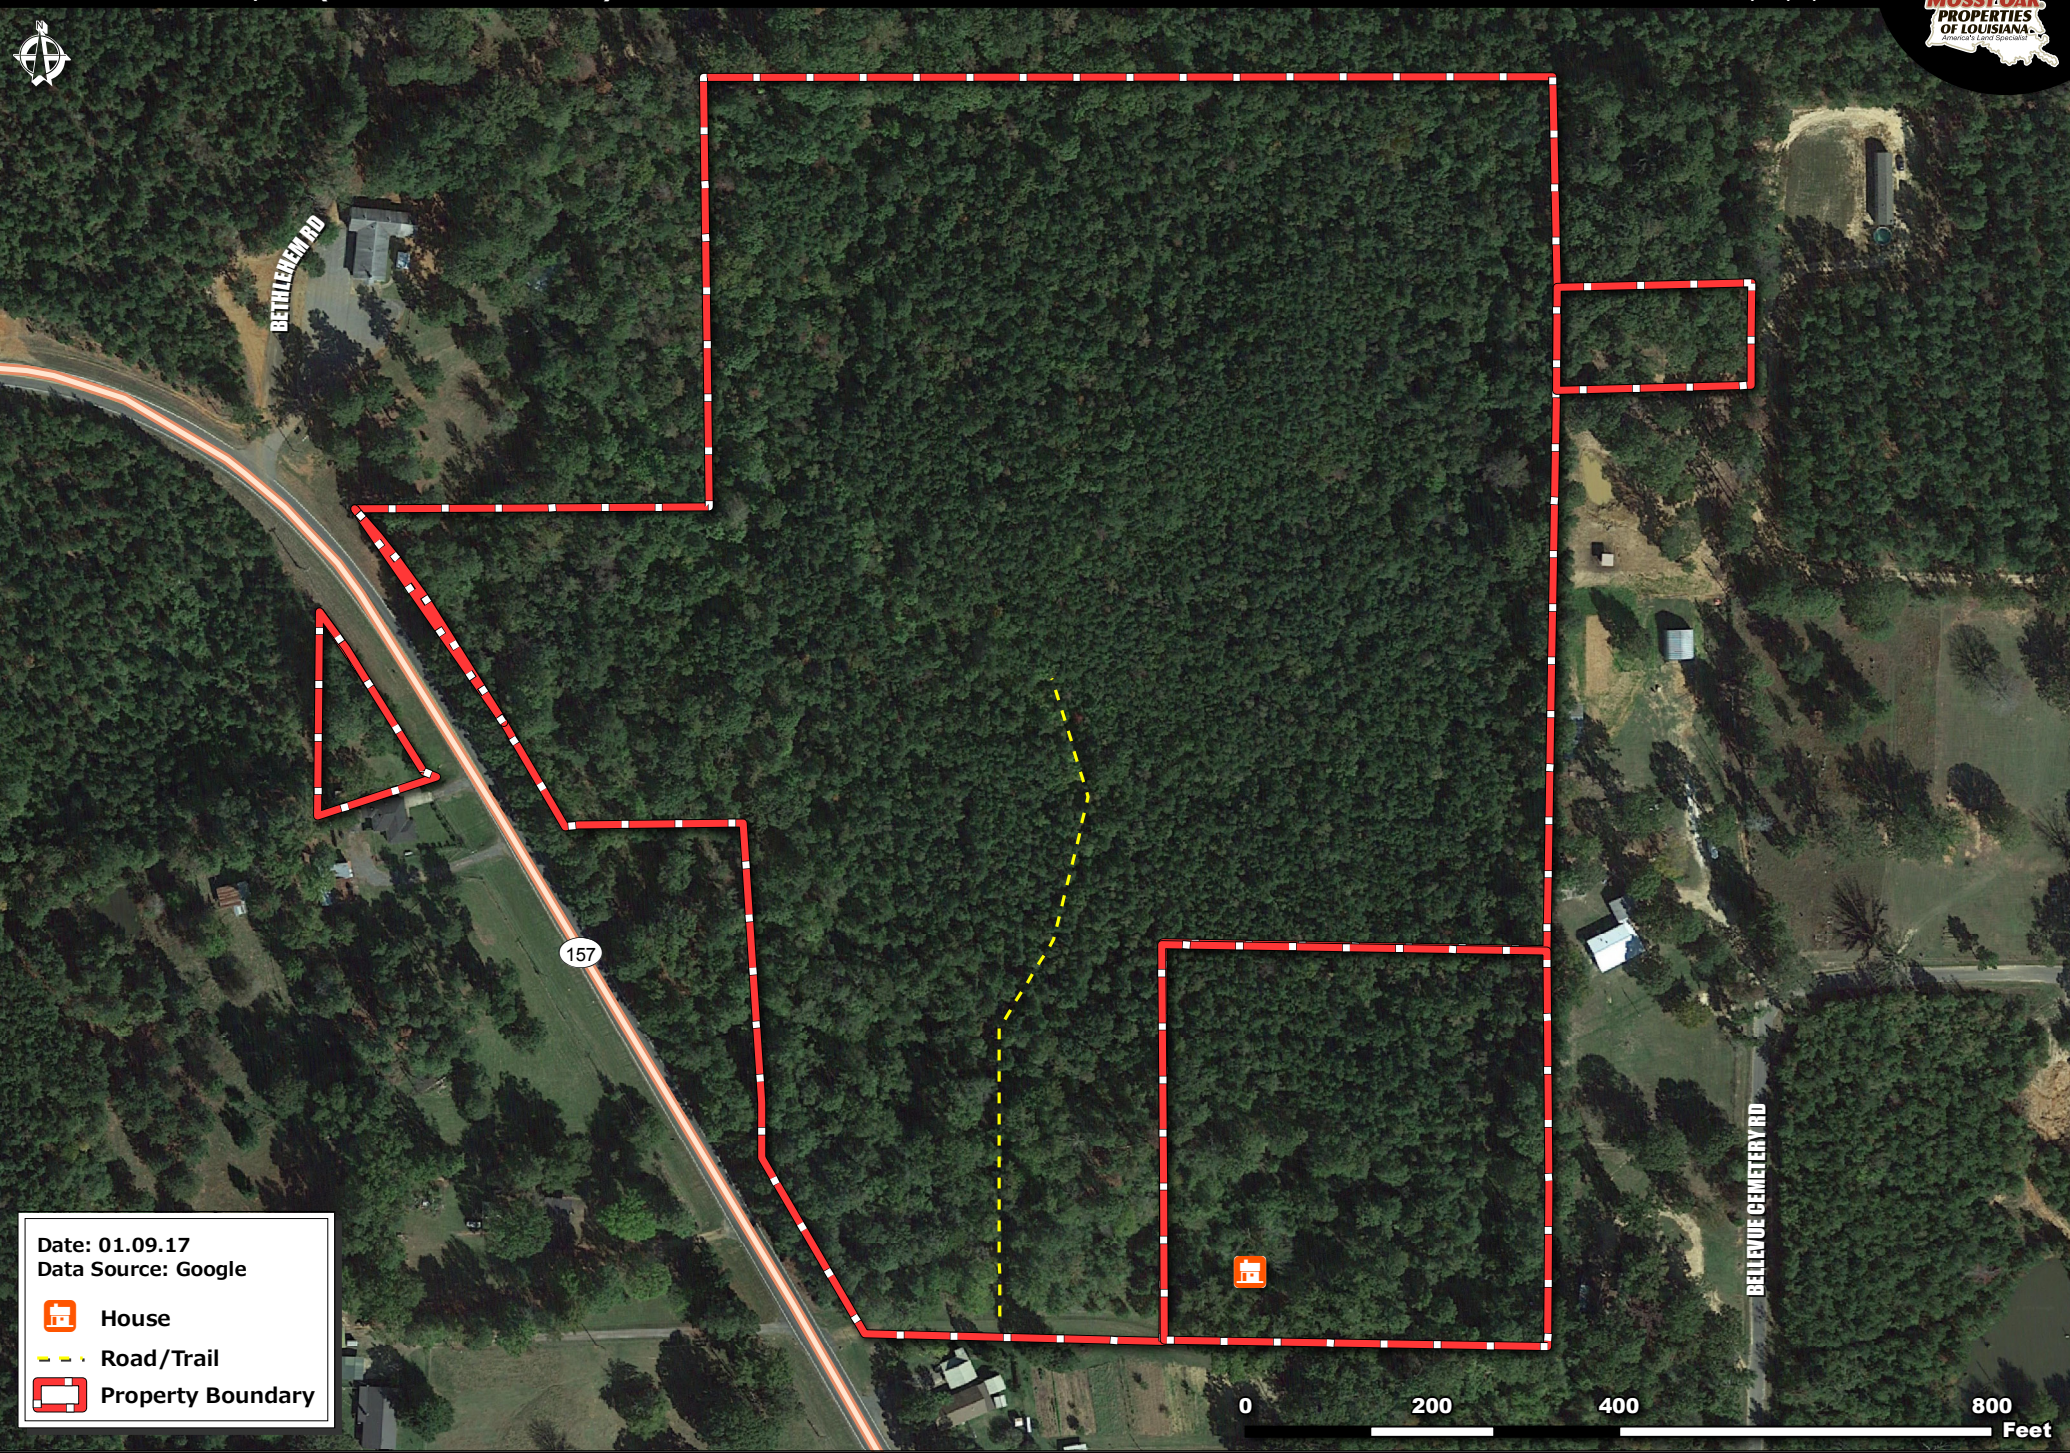

**BELLEVUE 30 - 30 AC +/-
BOSSIER PARISH, LA (AERIAL OVERVIEW)**

Date: 01.09.17
Data Source: Google

- House
- Road/Trail
- Property Boundary