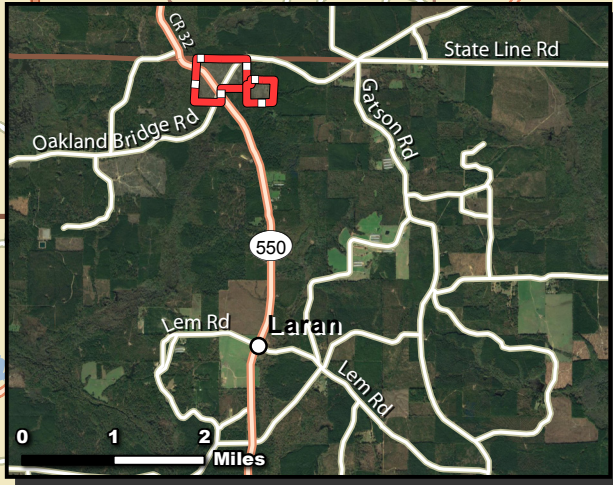

OAKLAND BRIDGE TRACT - 131 AC +/- UNION PARISH, LA (VICINITY OVERVIEW)

mossoakpropertiesla.com

Date: 11.14.16
 Data Source: ESRI, Google

- Property
- Property Boundary

Jarod Patterson, Certified Land Specialist
 629 Leachman Road, Ruston, LA 71270