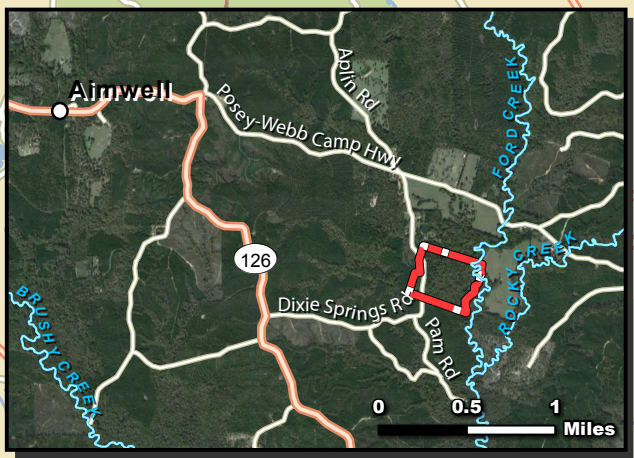

**FORD CREEK TRACT - 62.18 AC +/-  
CATAHOULA PARISH, LA (VICINITY OVERVIEW)**

Date: 11.08.16  
 Data Source: ESRI, Google

Location  
 Property Boundary