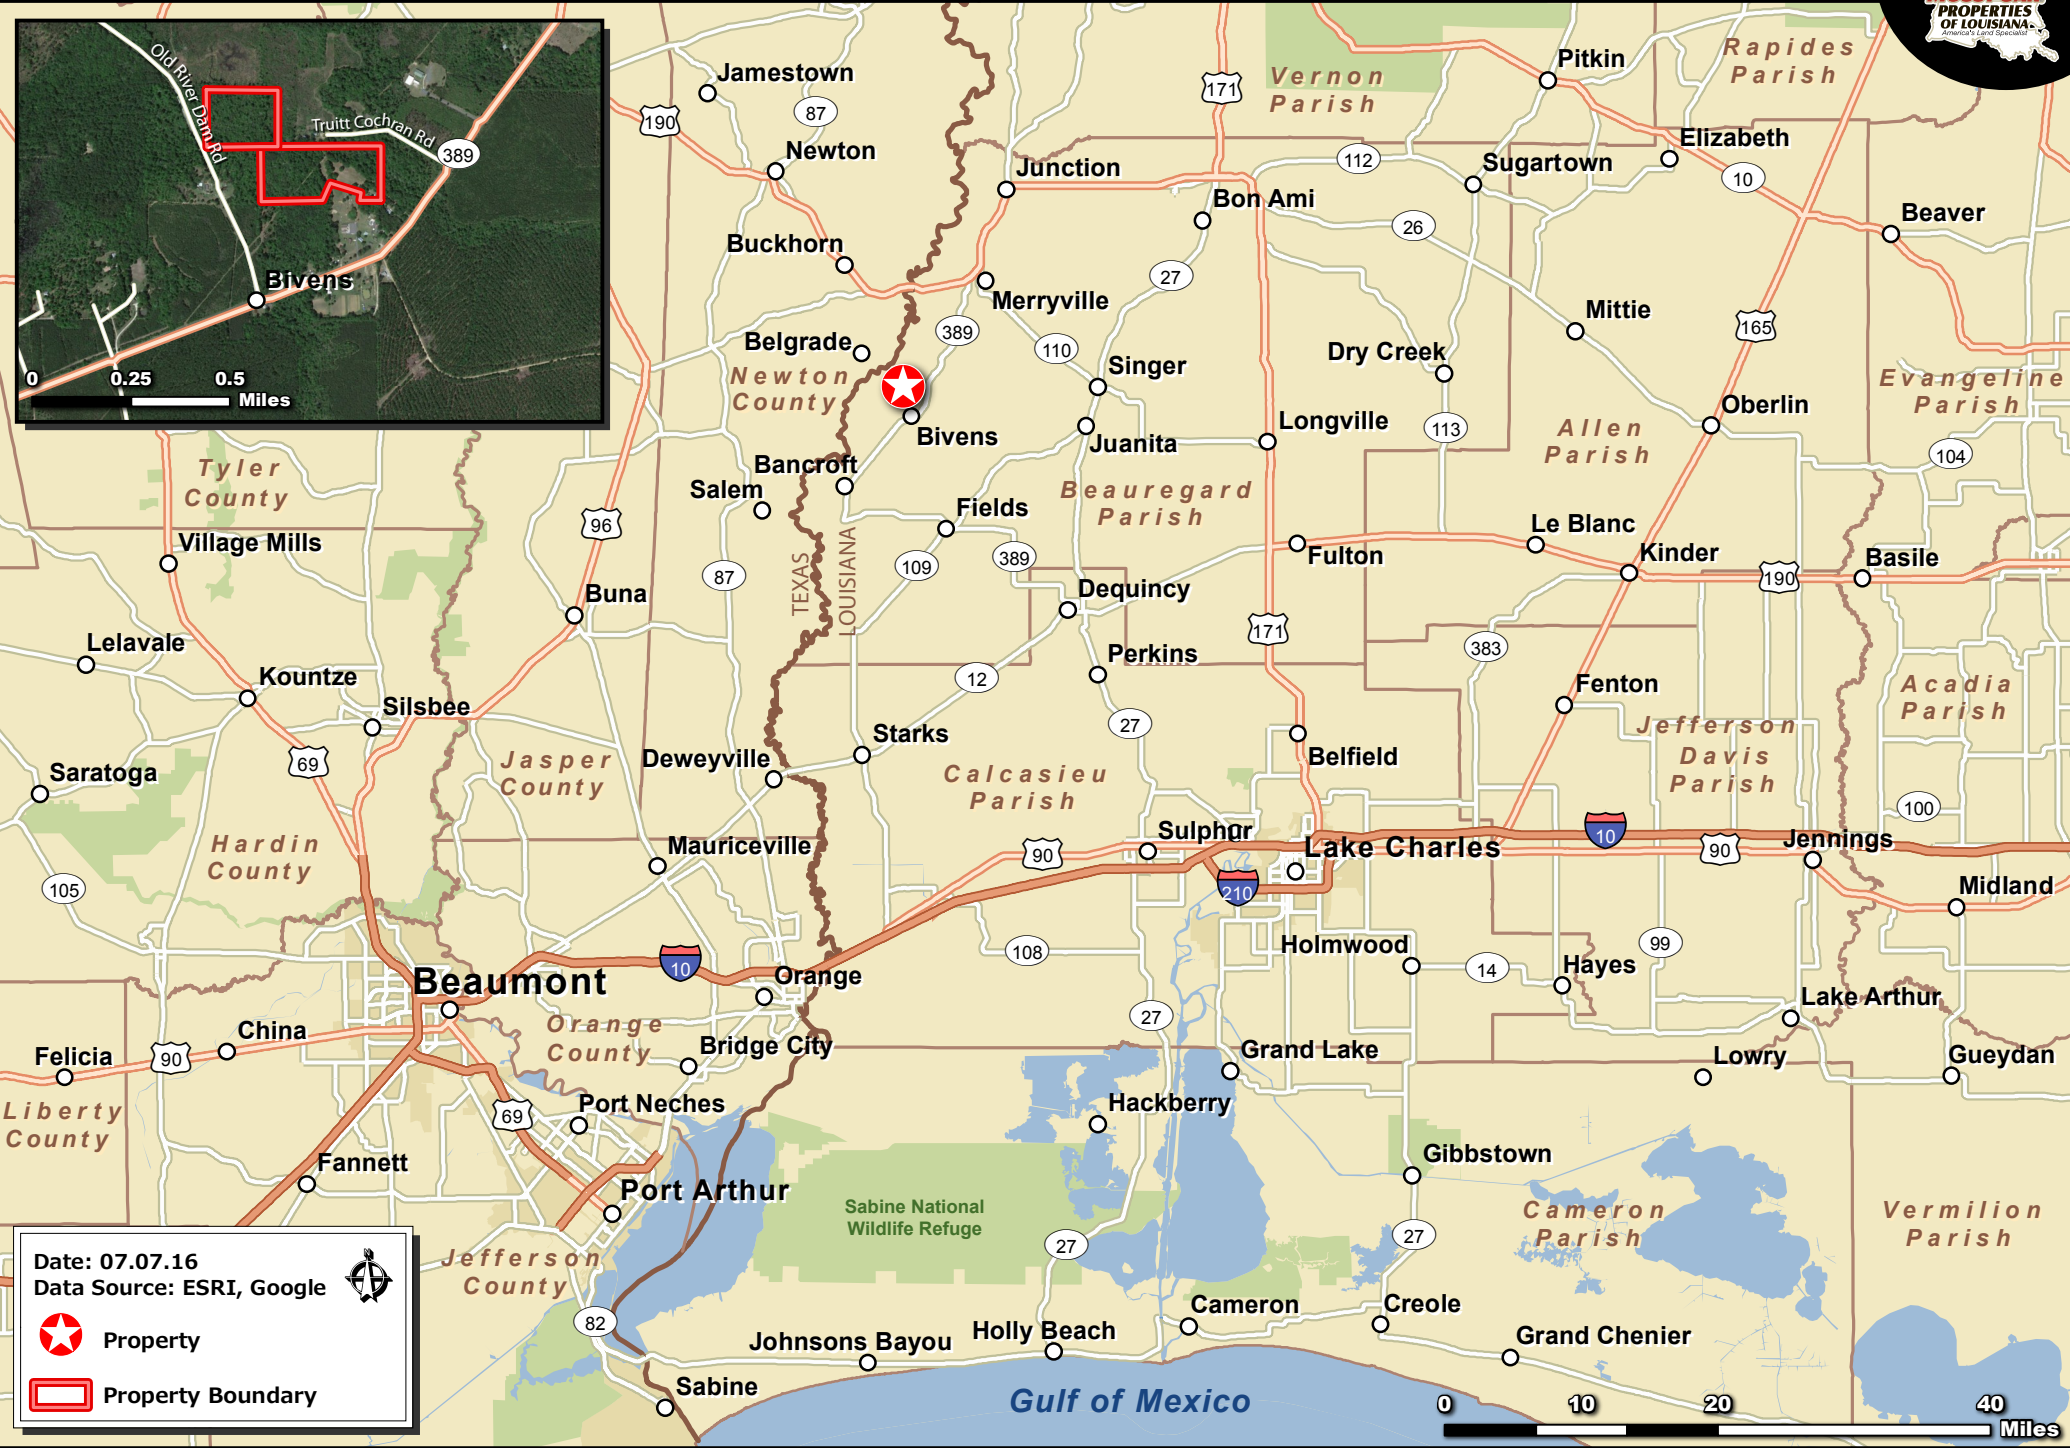

**OLD RIVER DAM TRACT - 30 AC +/-
BEAUREGARD PARISH, LA (VICINITY OVERVIEW)**

mossyokpropertiesla.com

Date: 07.07.16
Data Source: ESRI, Google

Property

Property Boundary

Jill Cunningham, Certified Land Specialist 1945 E 70th Street, Suite A Shreveport, LA 71105