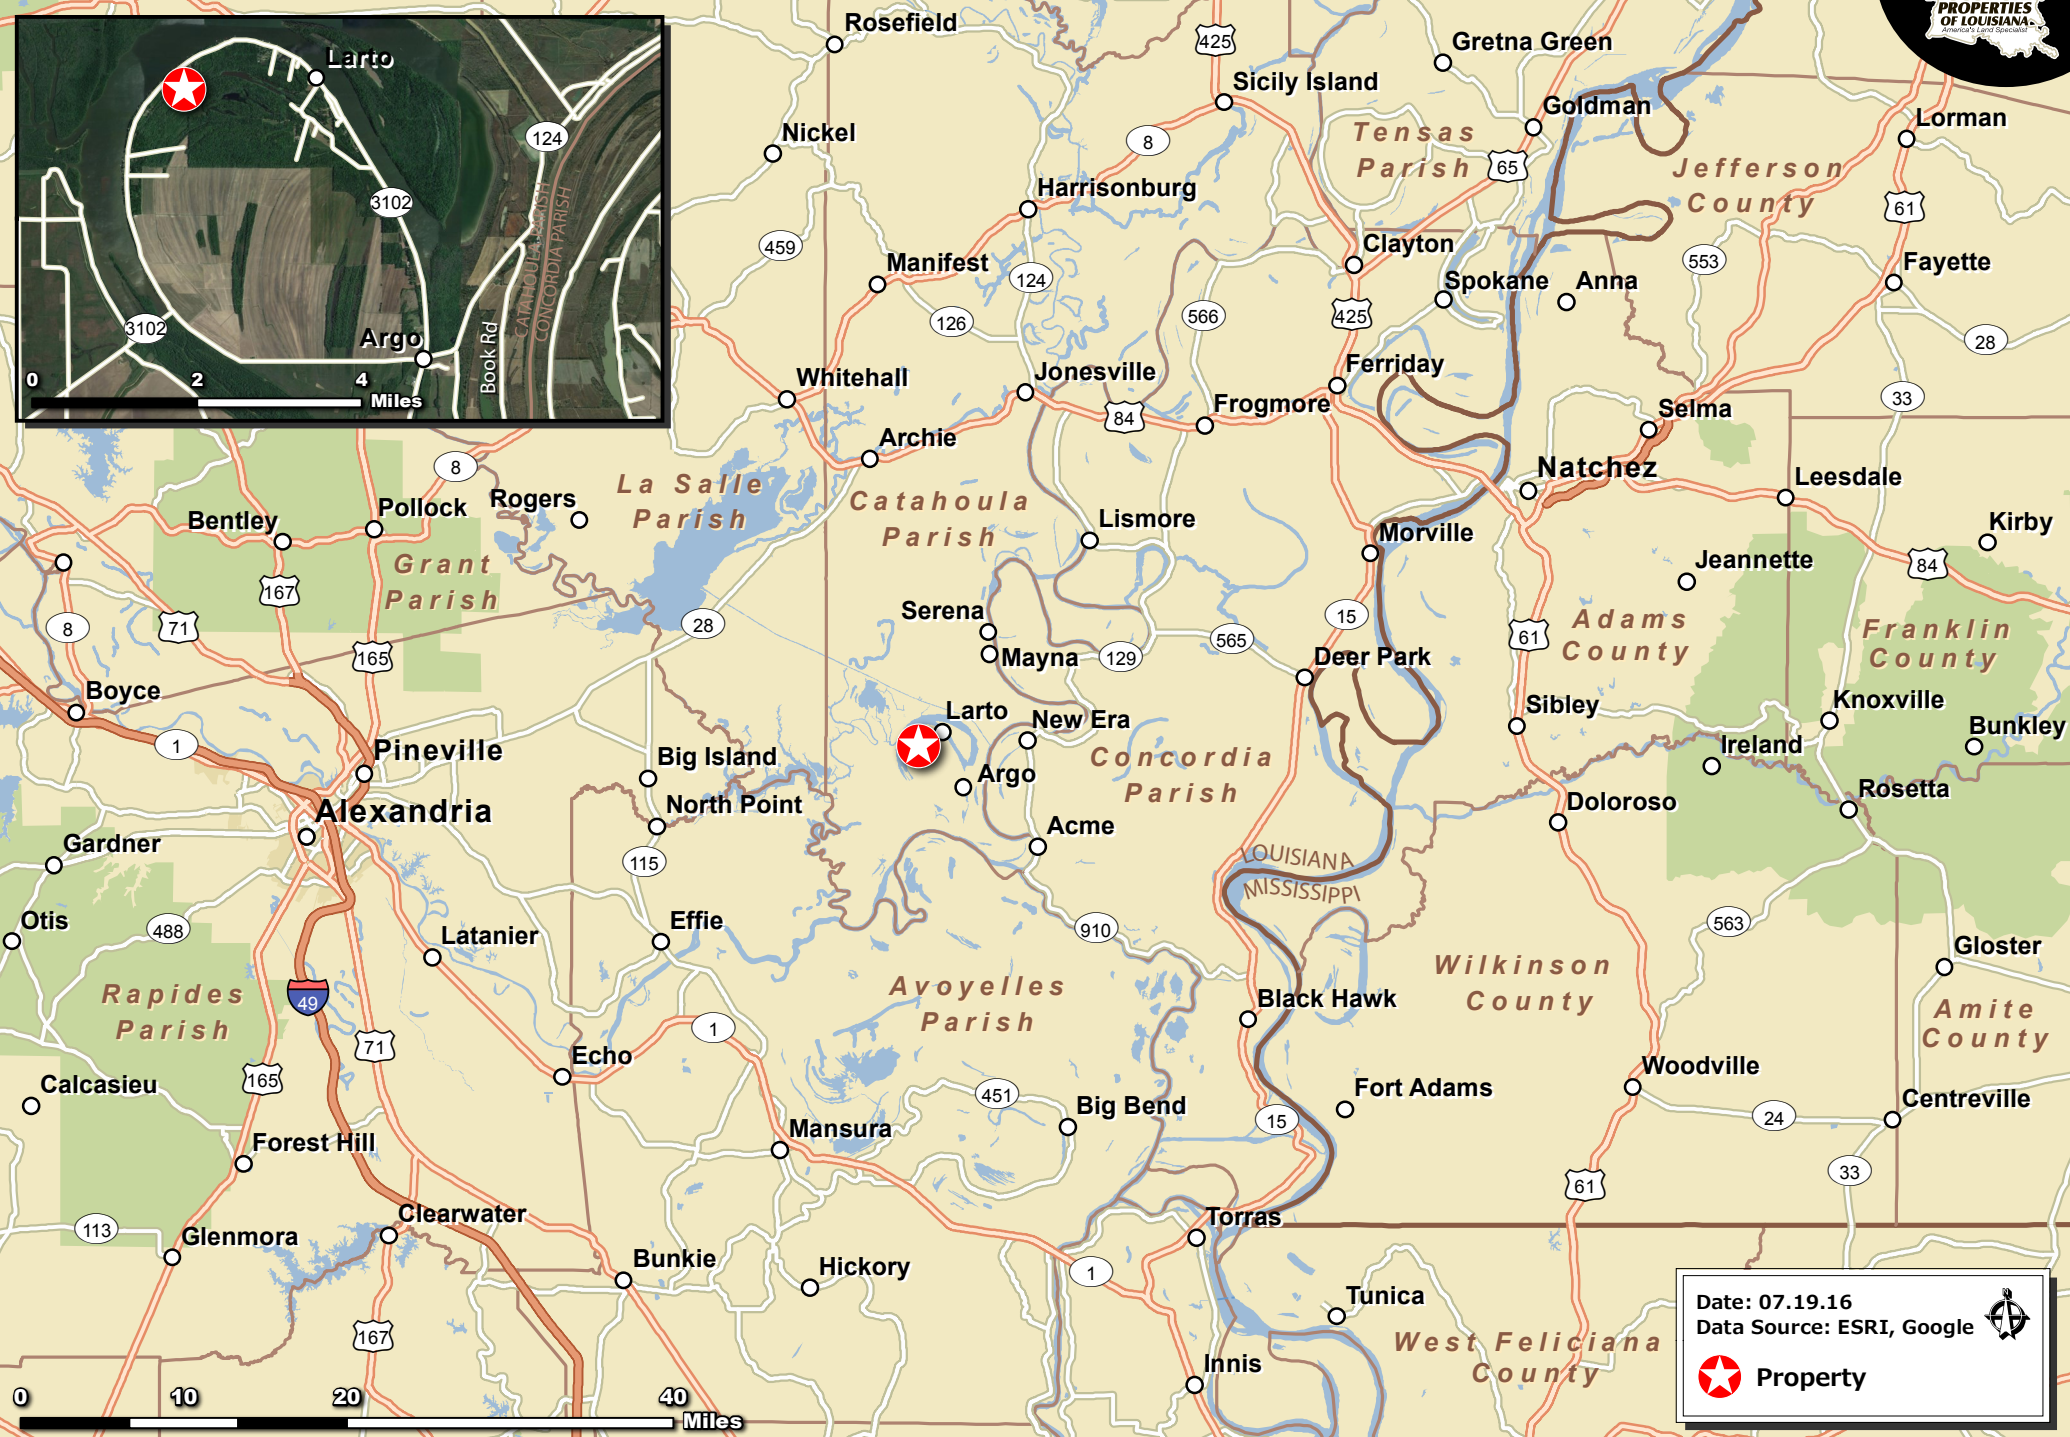

**LEO'S LOT ON LARTO LAKE - 1.55 AC +/-
CATAHOULA PARISH, LA (VICINITY OVERVIEW)**

mossyoakpropertiesla.com

Date: 07.19.16
Data Source: ESRI, Google

Property

Steve Oertling
1945 E 70th Street, Suite A Shreveport, LA 71105