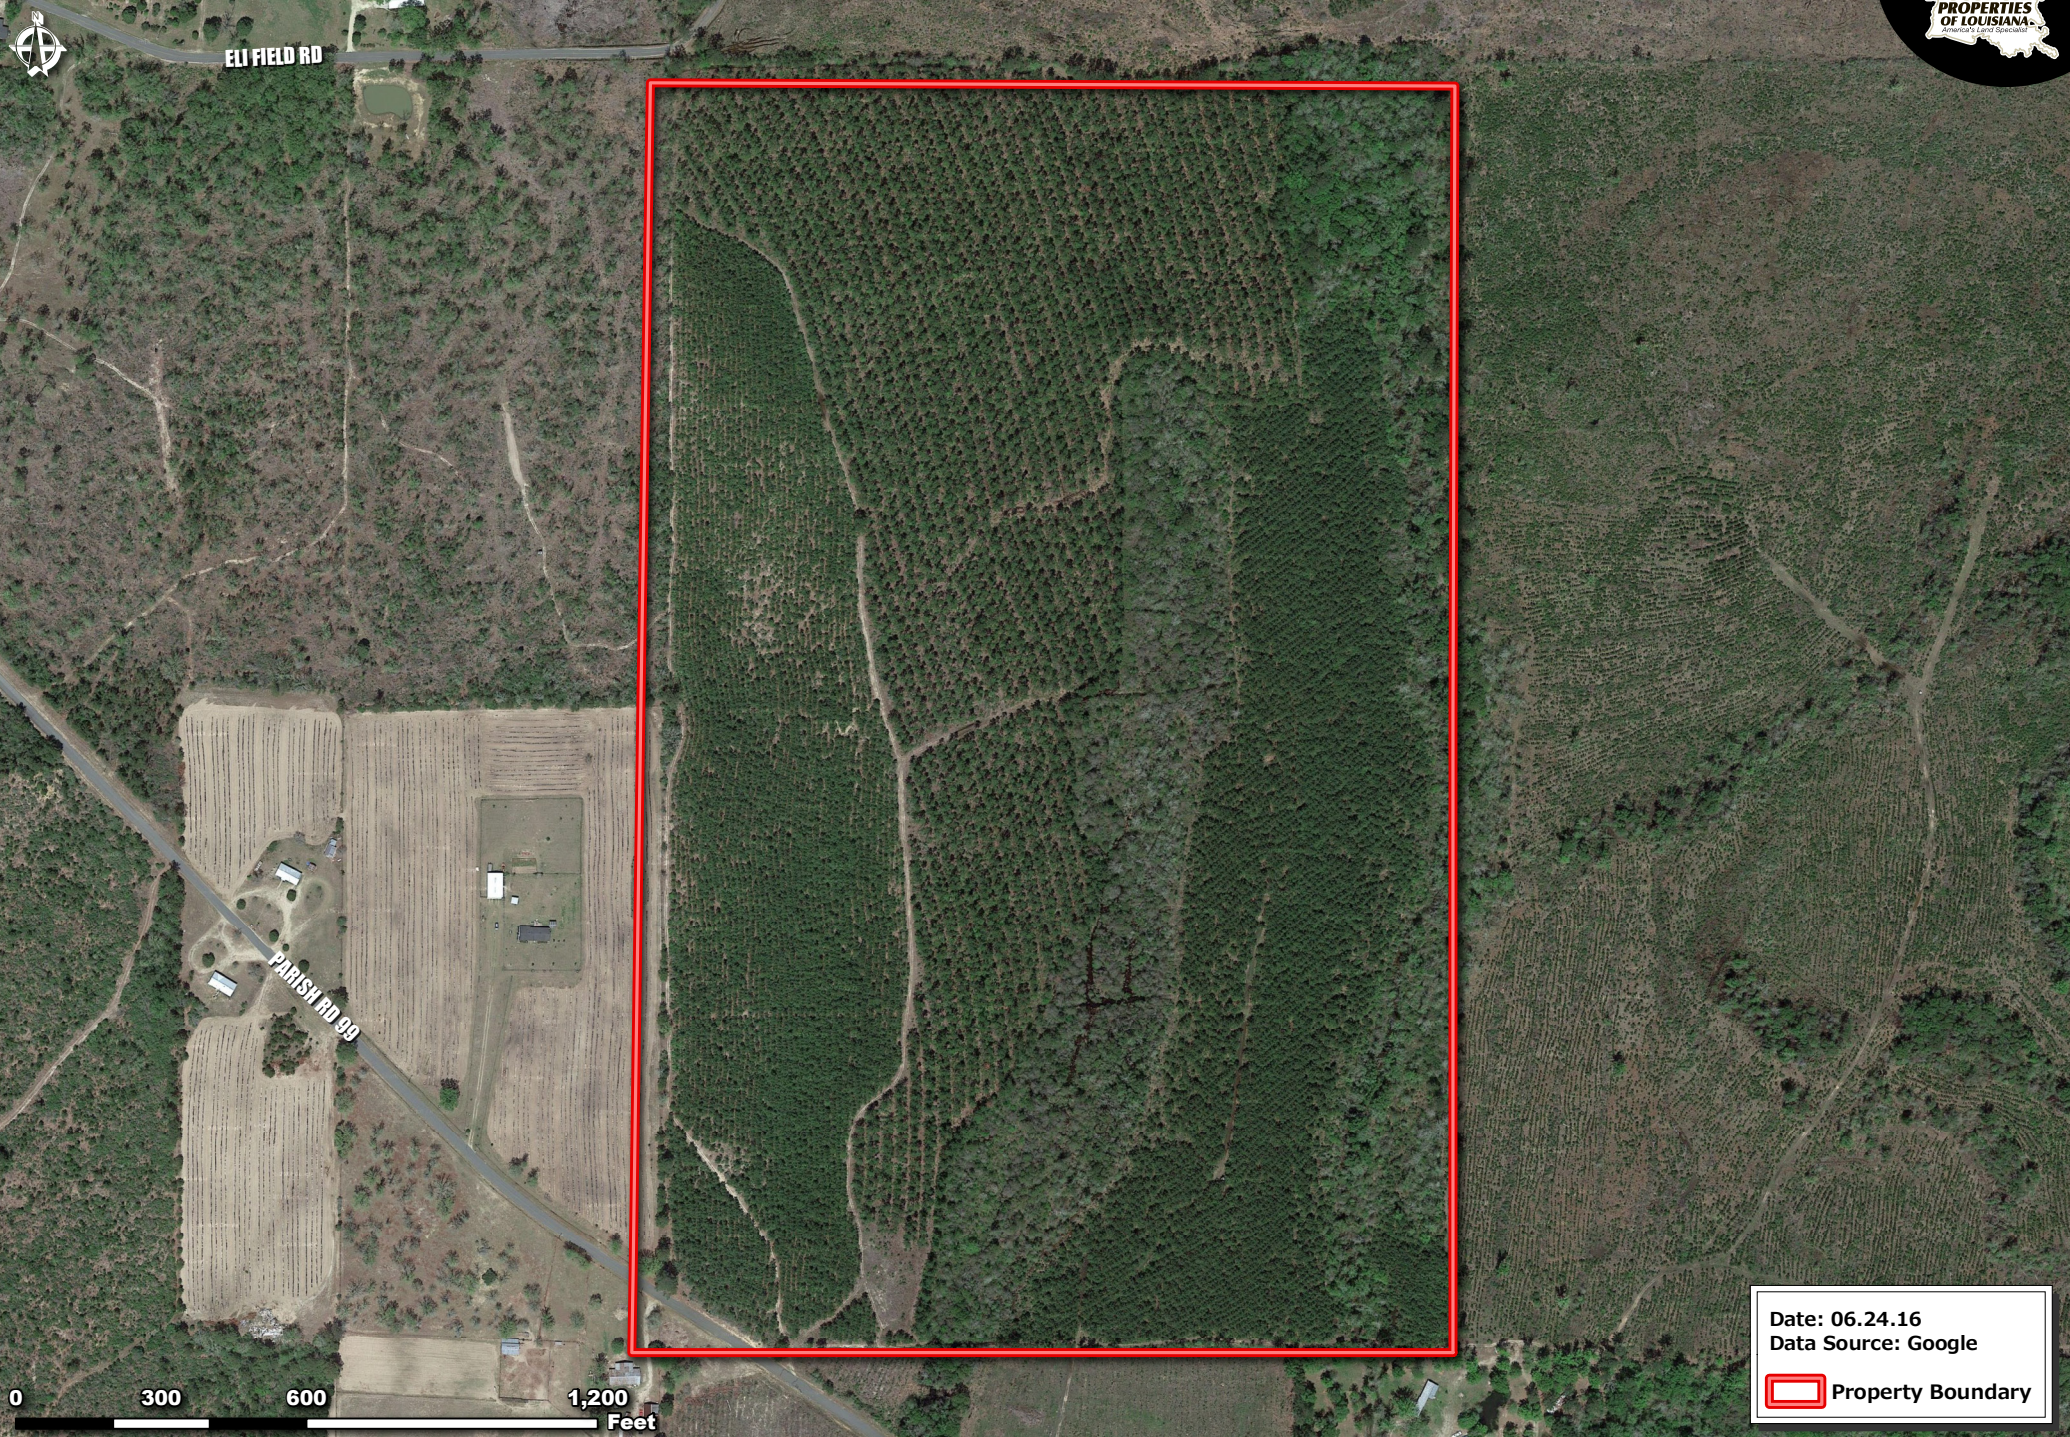

**RYAN TRACT - 100 AC +/-  
BEAUREGARD PARISH, LA (AERIAL OVERVIEW)**

0 300 600 1,200 Feet

Date: 06.24.16  
Data Source: Google  
 Property Boundary