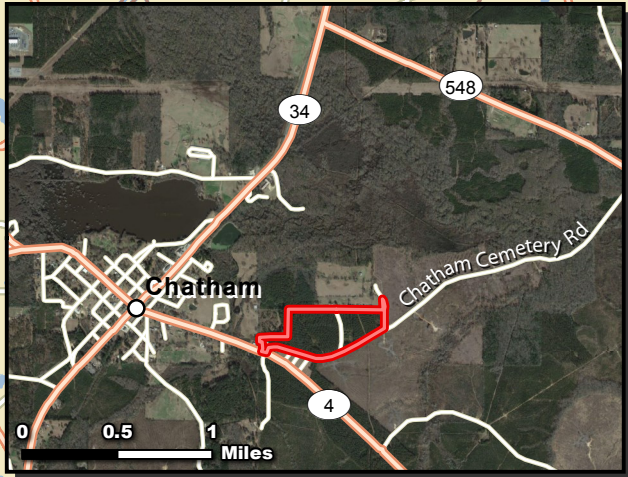

**CEMETERY ROAD TRACT - 53 AC +/-
JACKSON PARISH, LA (VICINITY OVERVIEW)**

mossyoakpropertiesla.com

Date: 05.09.16
 Data Source: ESRI, Google

- Property
- Property Boundary

Jarod Patterson, Certified Land Specialist
 629 Leachman Road, Ruston, LA 71270