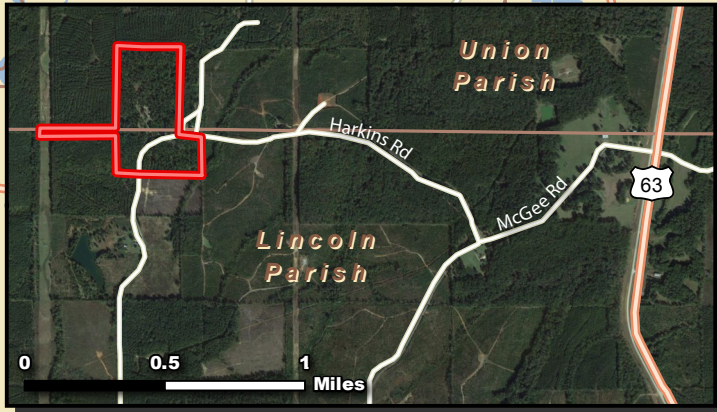

DUBACH TRACT - 53 AC +/-  
LINCOLN PARISH, LA (AERIAL OVERVIEW)

mossy oak properties la.com

Date: 04.01.16  
Data Source: ESRI, Google

- Property
- Property Boundary

Jarod Patterson, Certified Land Specialist  
629 Leachman Road, Ruston, LA 71270