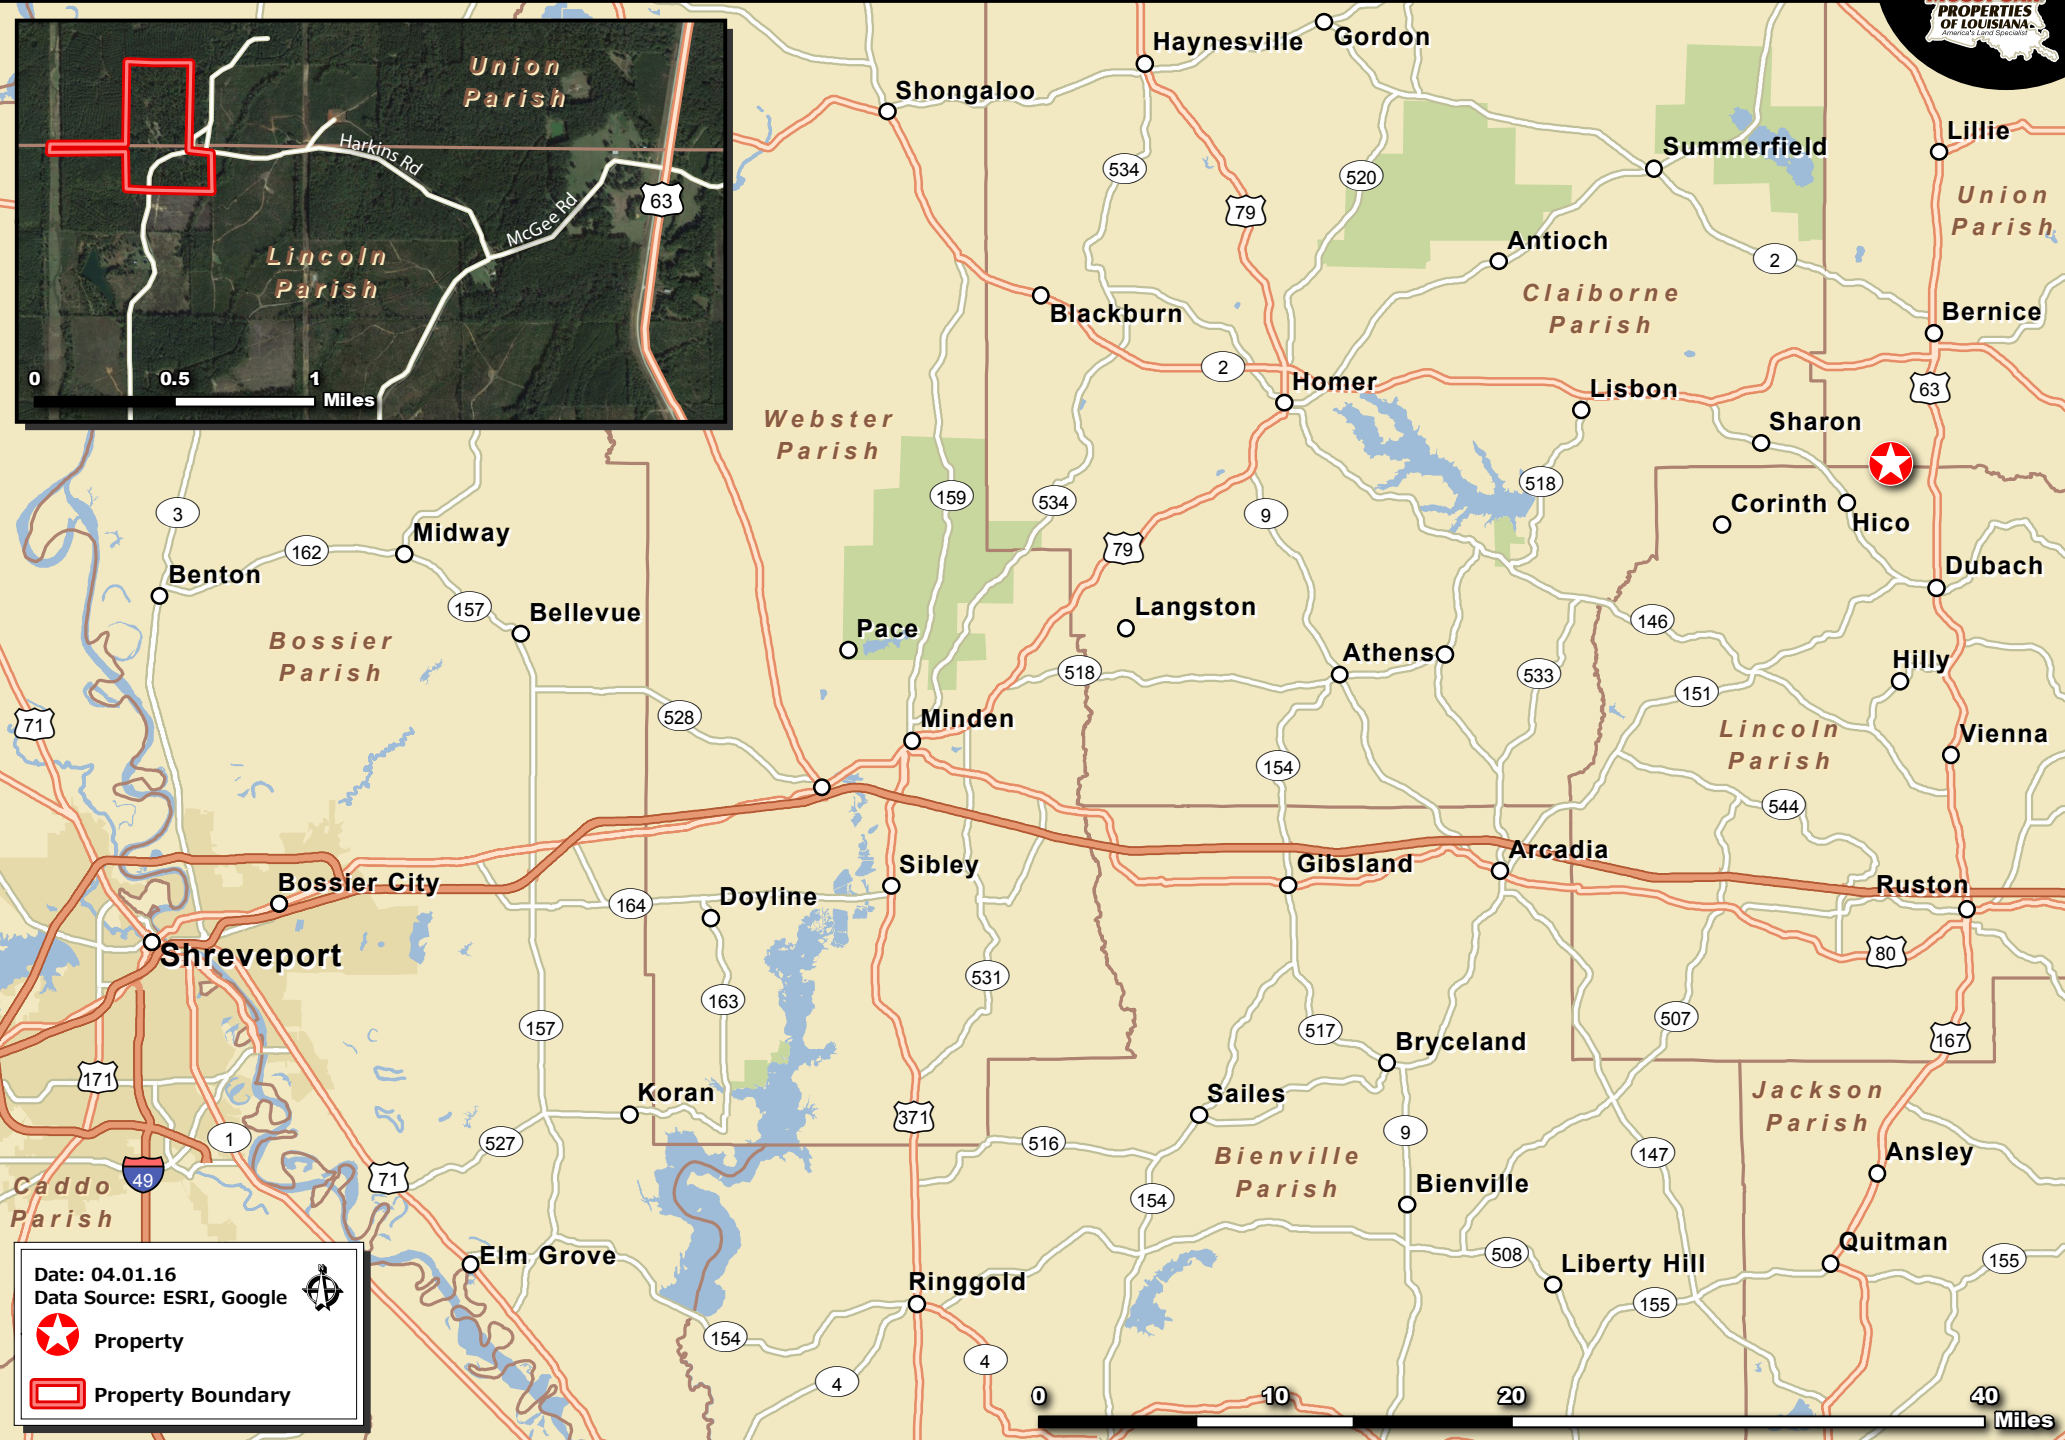

DUBACH TRACT - 53 AC +/-  
LINCOLN PARISH, LA (AERIAL OVERVIEW)

mossy oak properties la.com

Date: 04.01.16  
Data Source: ESRI, Google

- Property
- Property Boundary

Jarod Patterson, Certified Land Specialist  
629 Leachman Road, Ruston, LA 71270