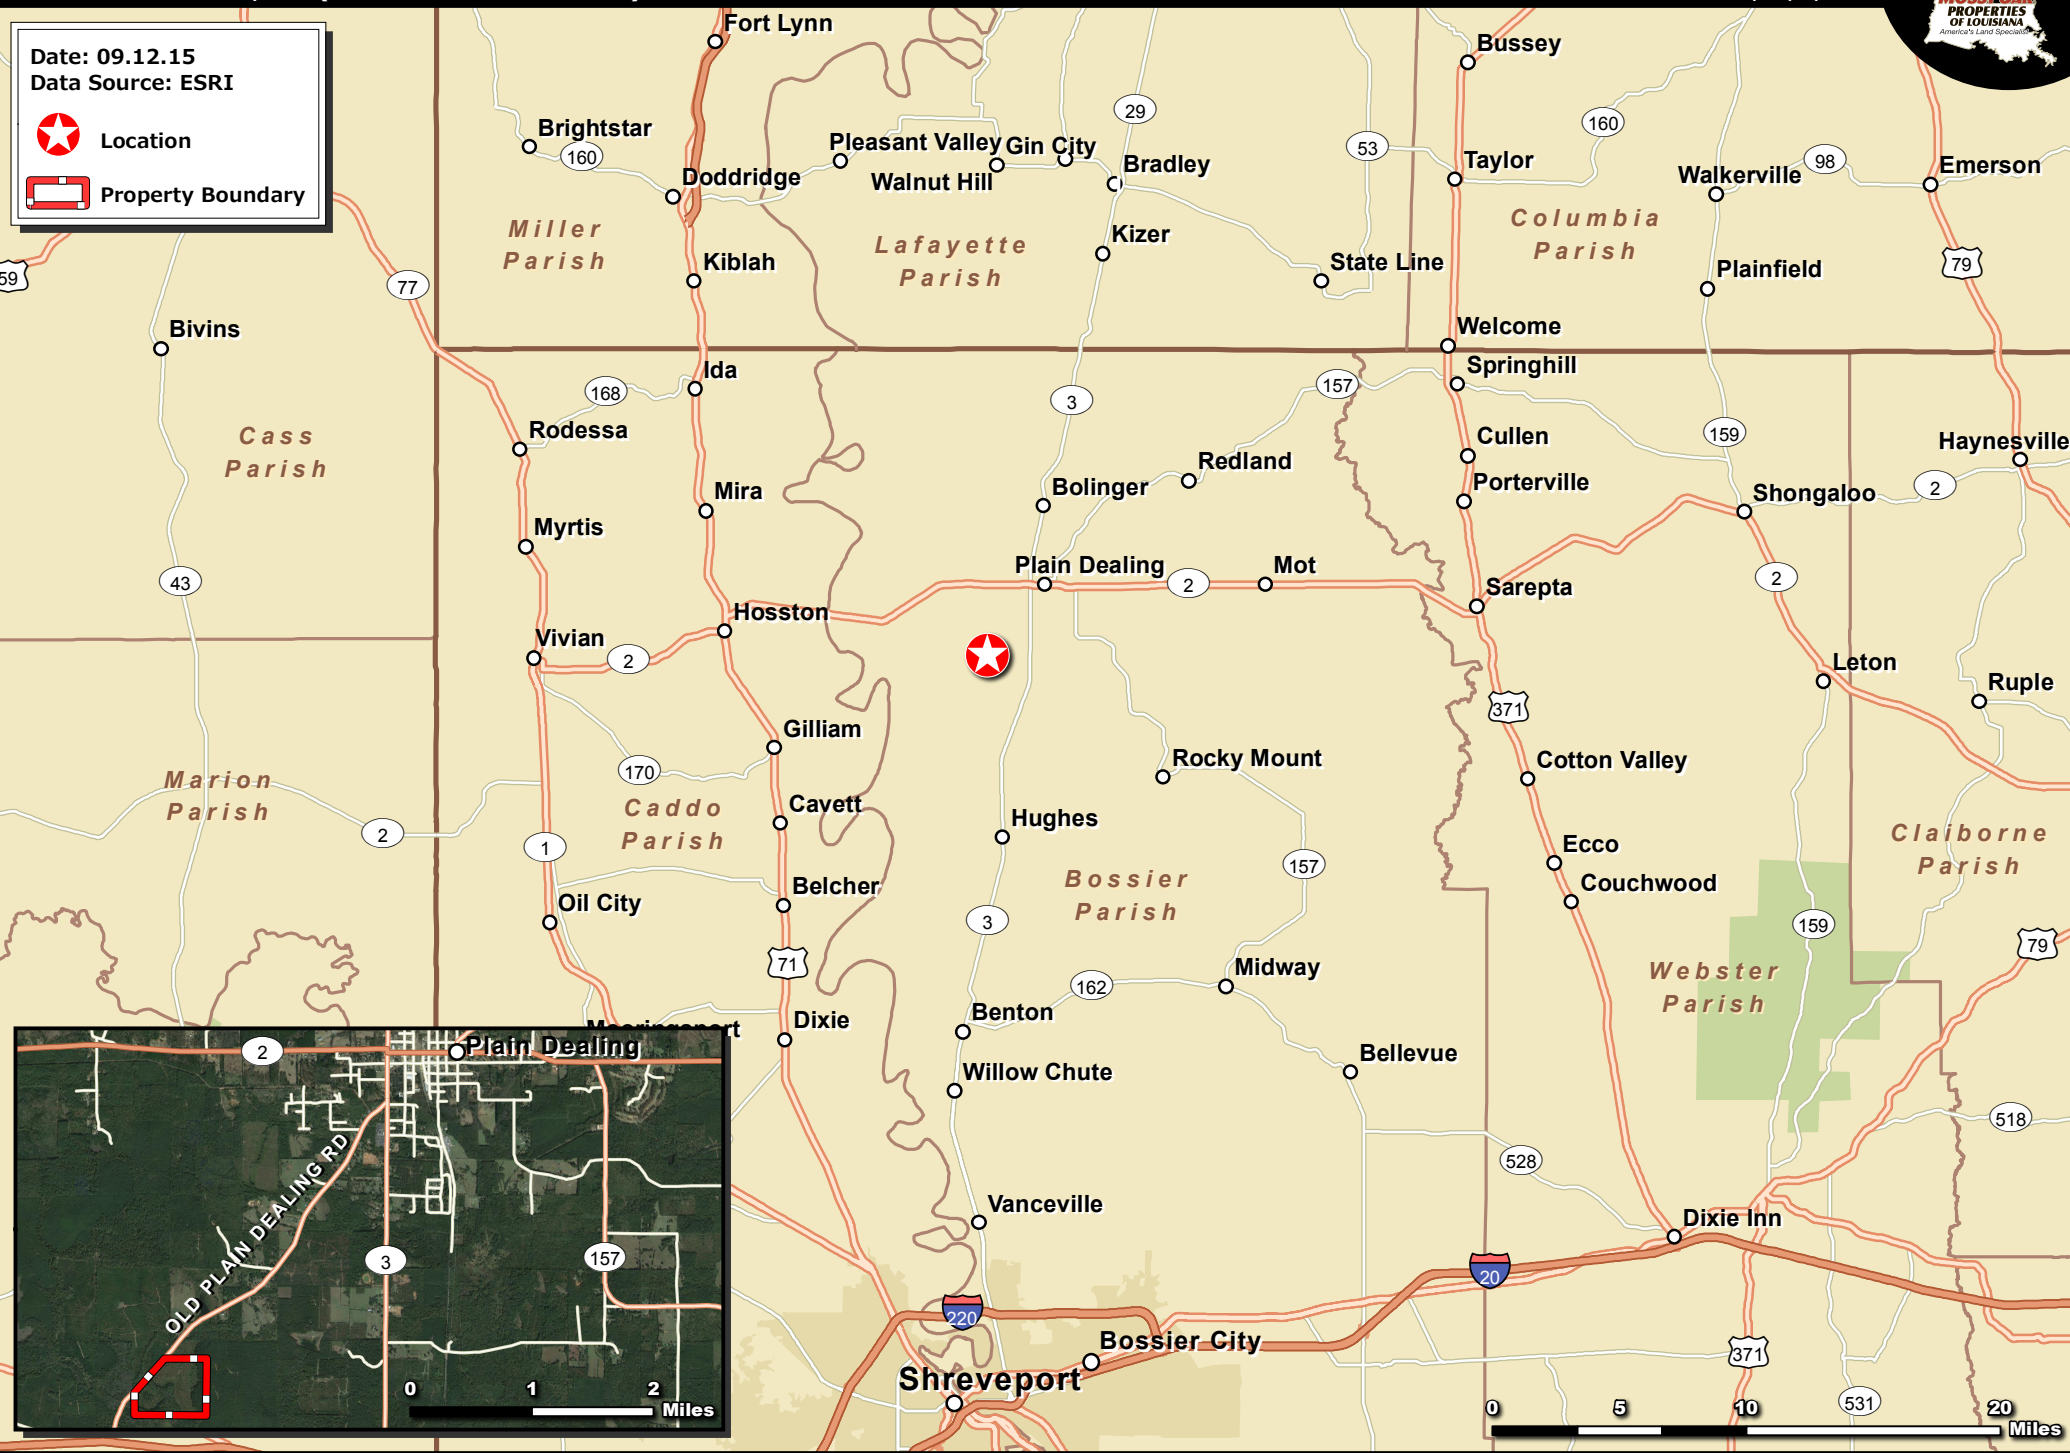

ANTRIM TRACT - 100 AC +/- BOSSIER PARISH, LA (VICINITY OVERVIEW)

mossyoakpropertiesla.com

Date: 09.12.15
Data Source: ESRI

- Location
- Property Boundary

Matthew Chanler
1945 E 70th Street, Suite A Shreveport, LA 71105