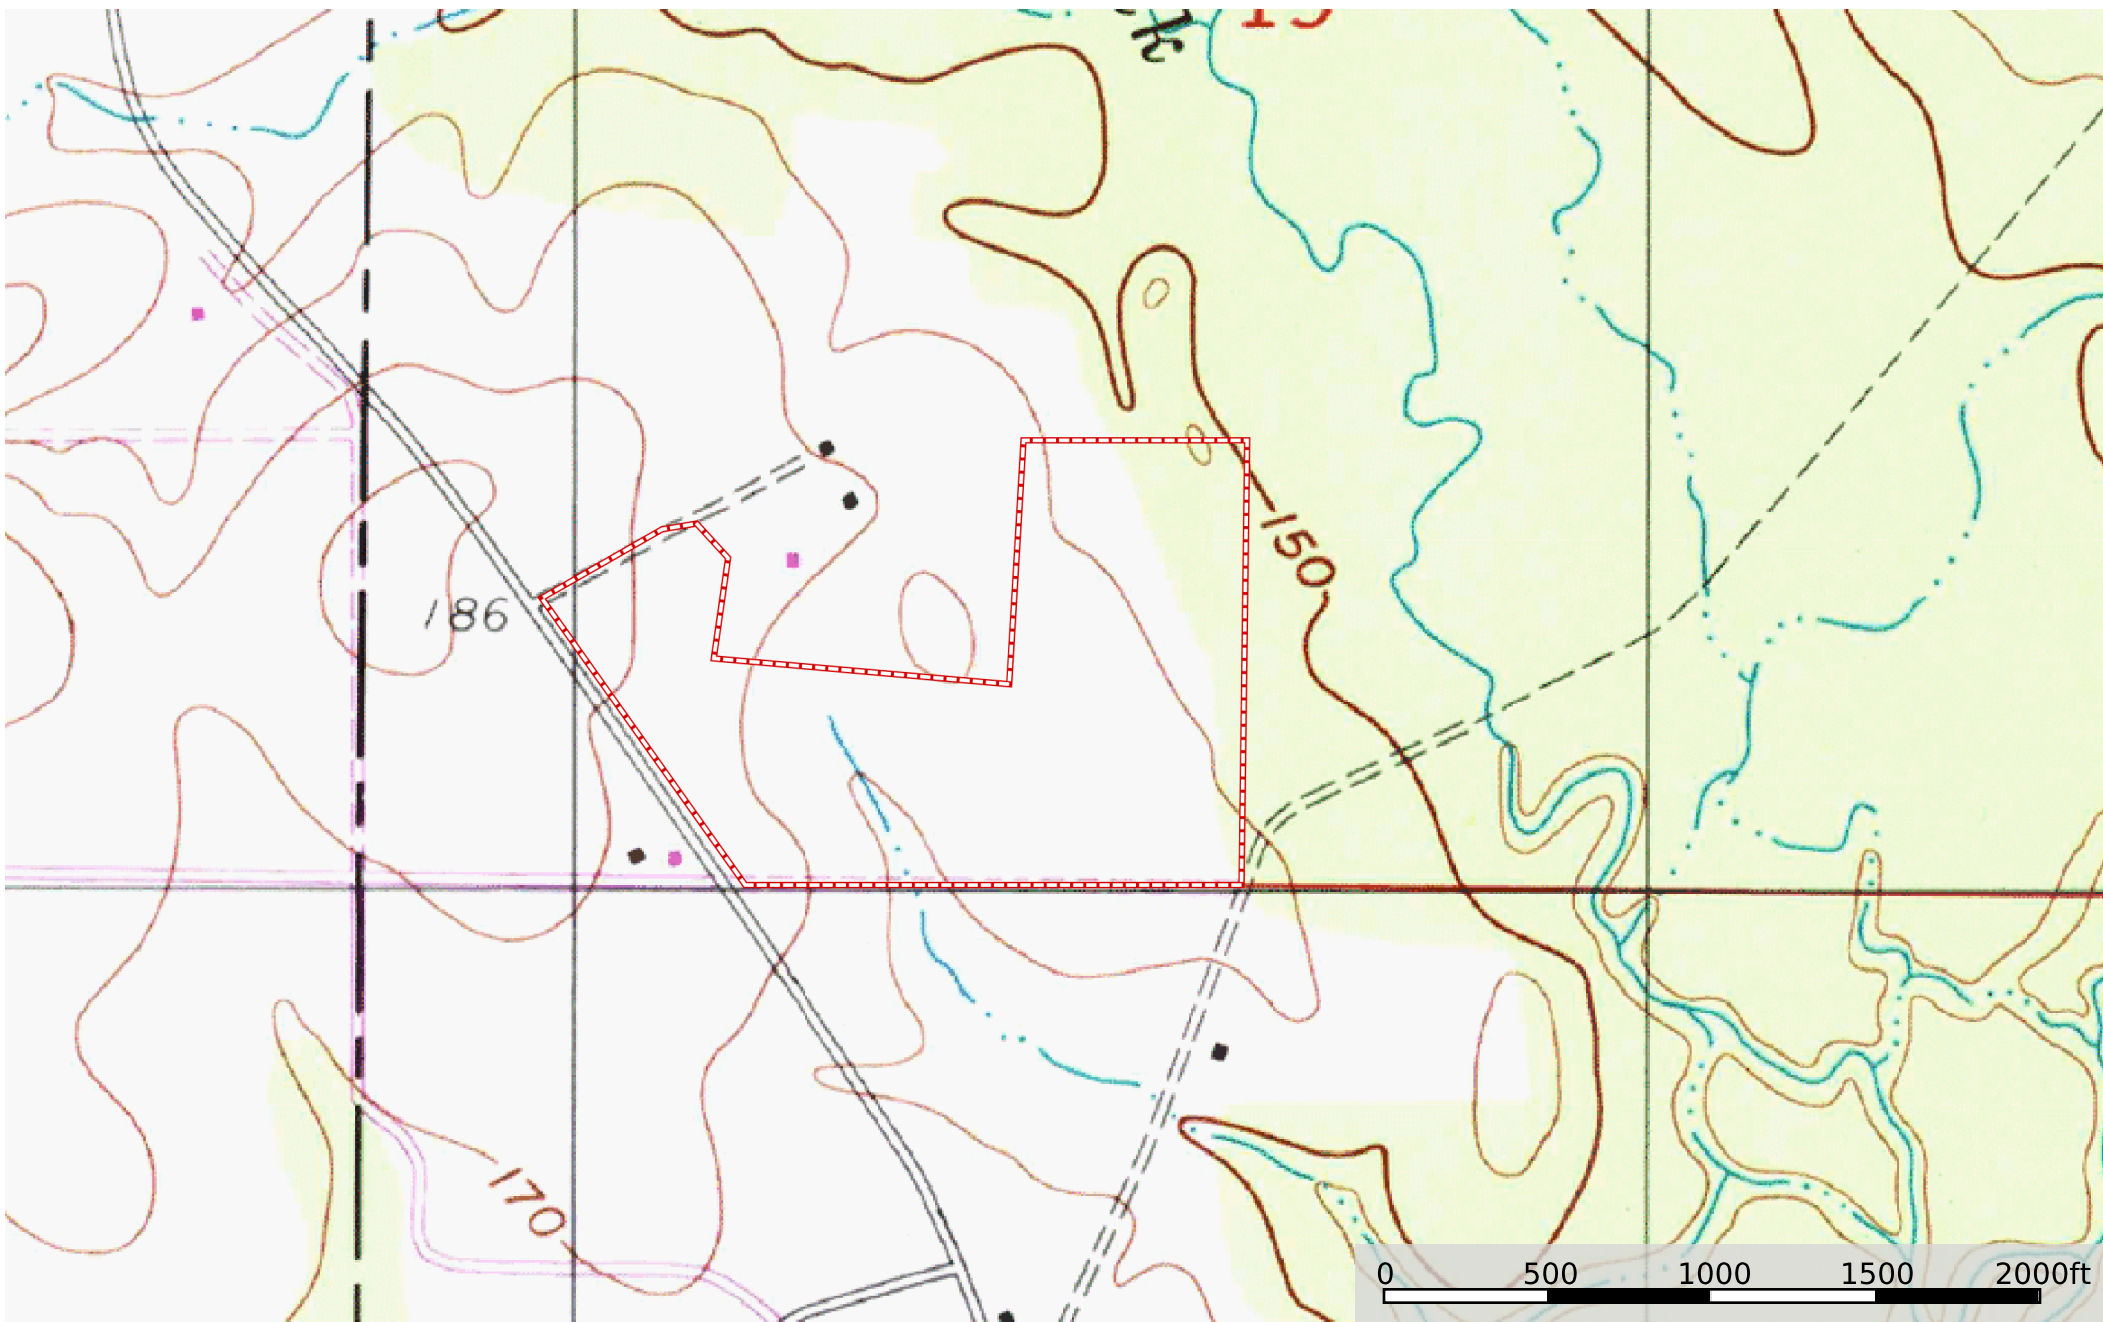

# ELLIS RD TRACT # 2 BOUNDARY MAP

Louisiana, 41.8 AC +/-

 Boundary