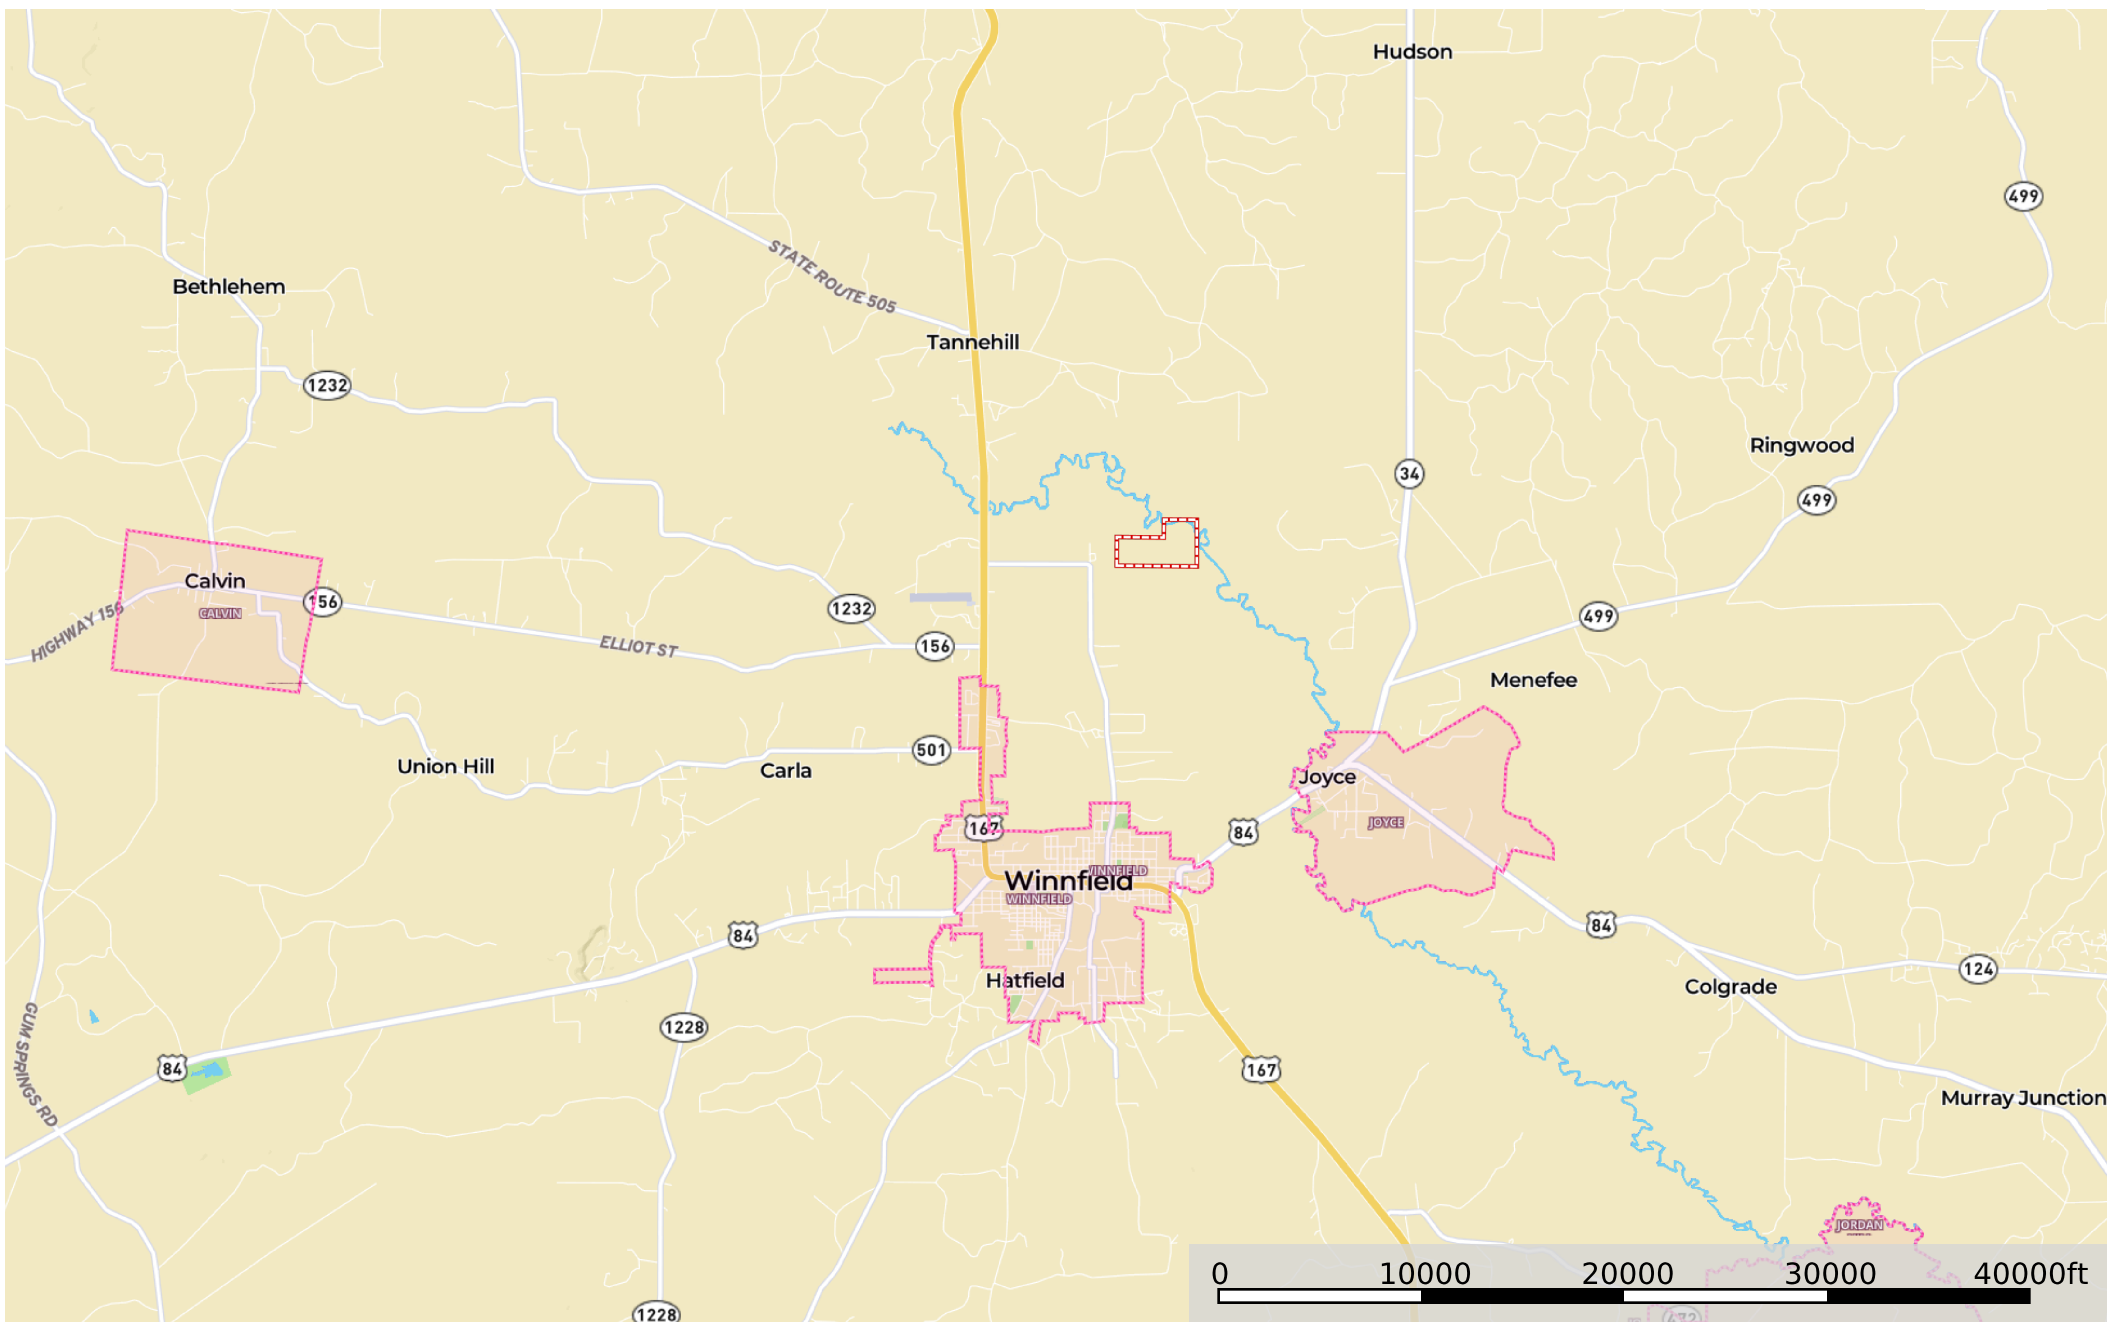

Horseshoe Loop Dugdeмона Tract, Winn Parish, 160

Winn Parish, Louisiana, 160 AC +/-

 Boundary