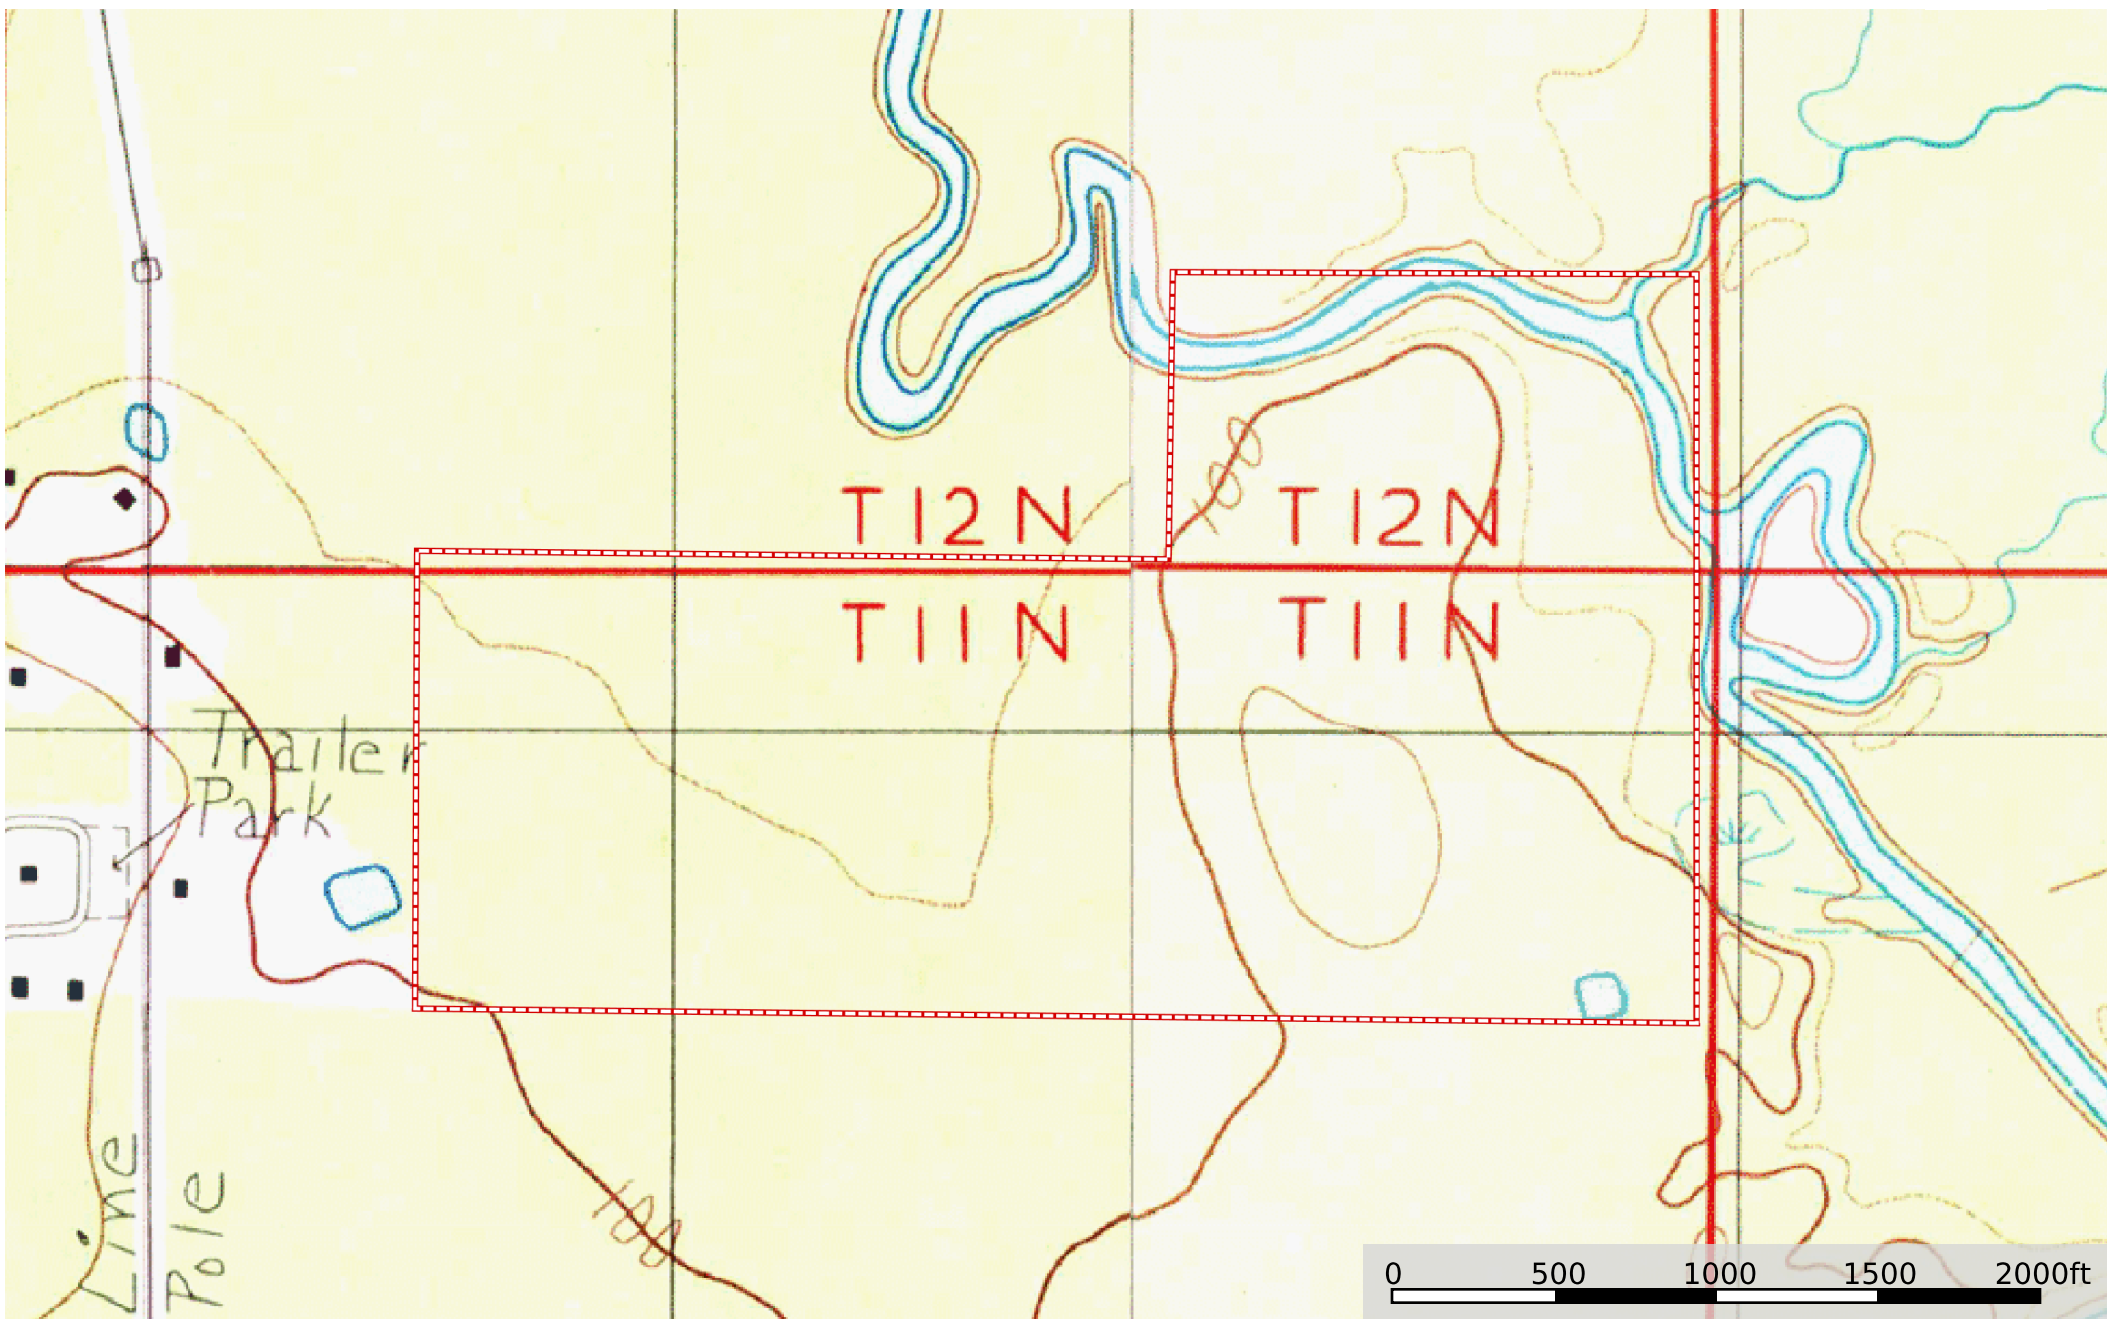

Horseshoe Loop Dugdeмона Tract, Winn Parish, 160  
Winn Parish, Louisiana, 160 AC +/-

 Boundary