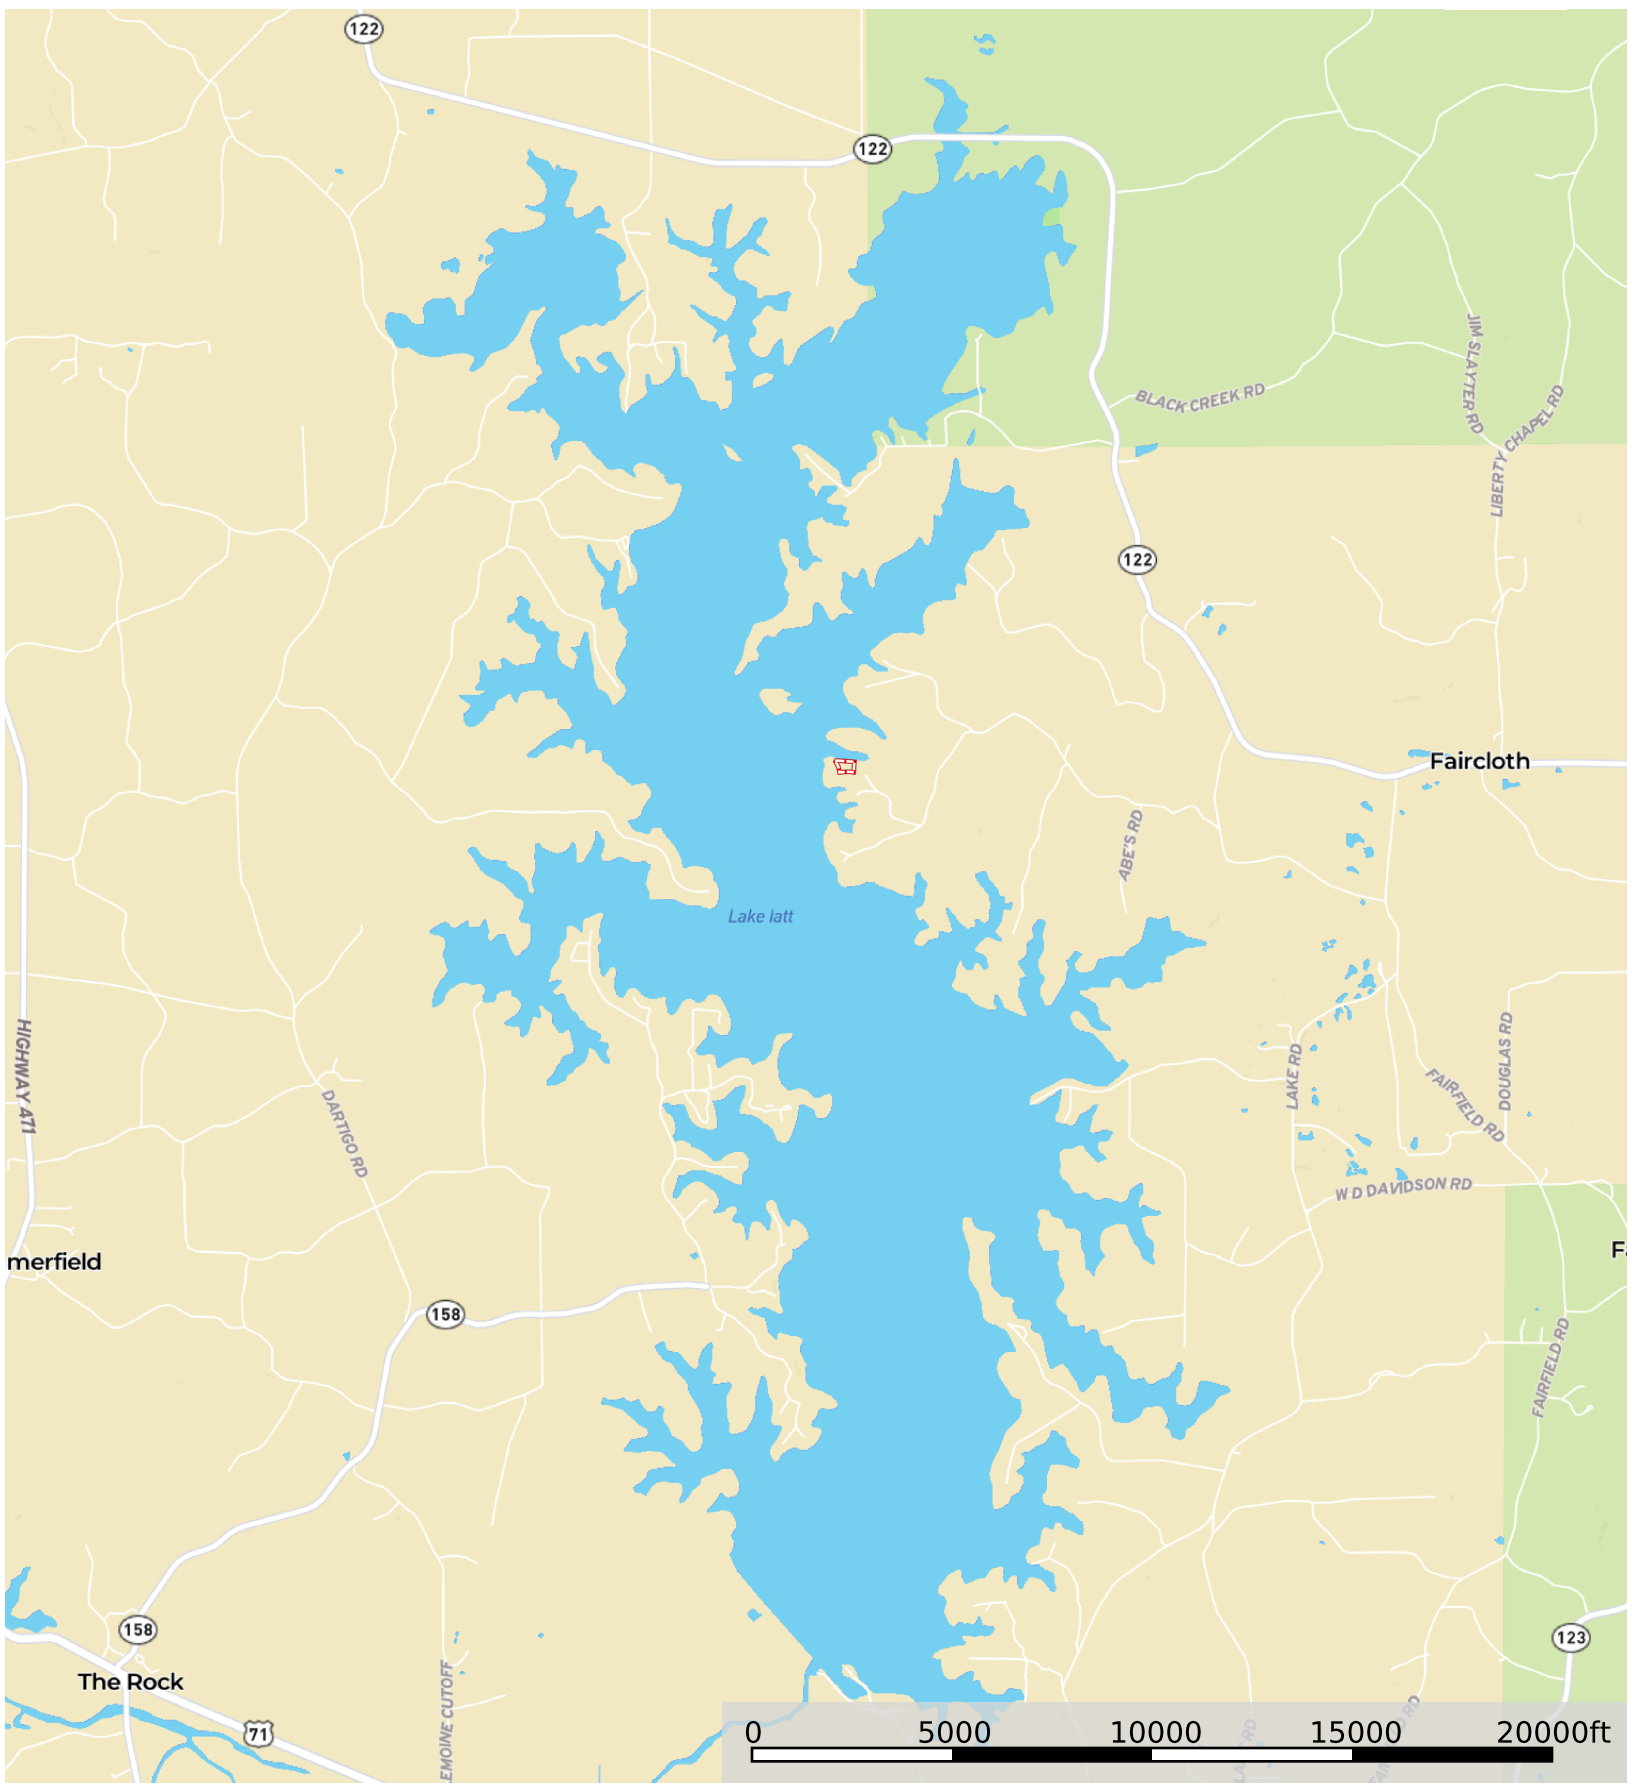

Sam Town Rd, latt Lake Lot, Grant Parish, 3 Acres +/-

Grant Parish, Louisiana, 3 AC +/-

 Boundary