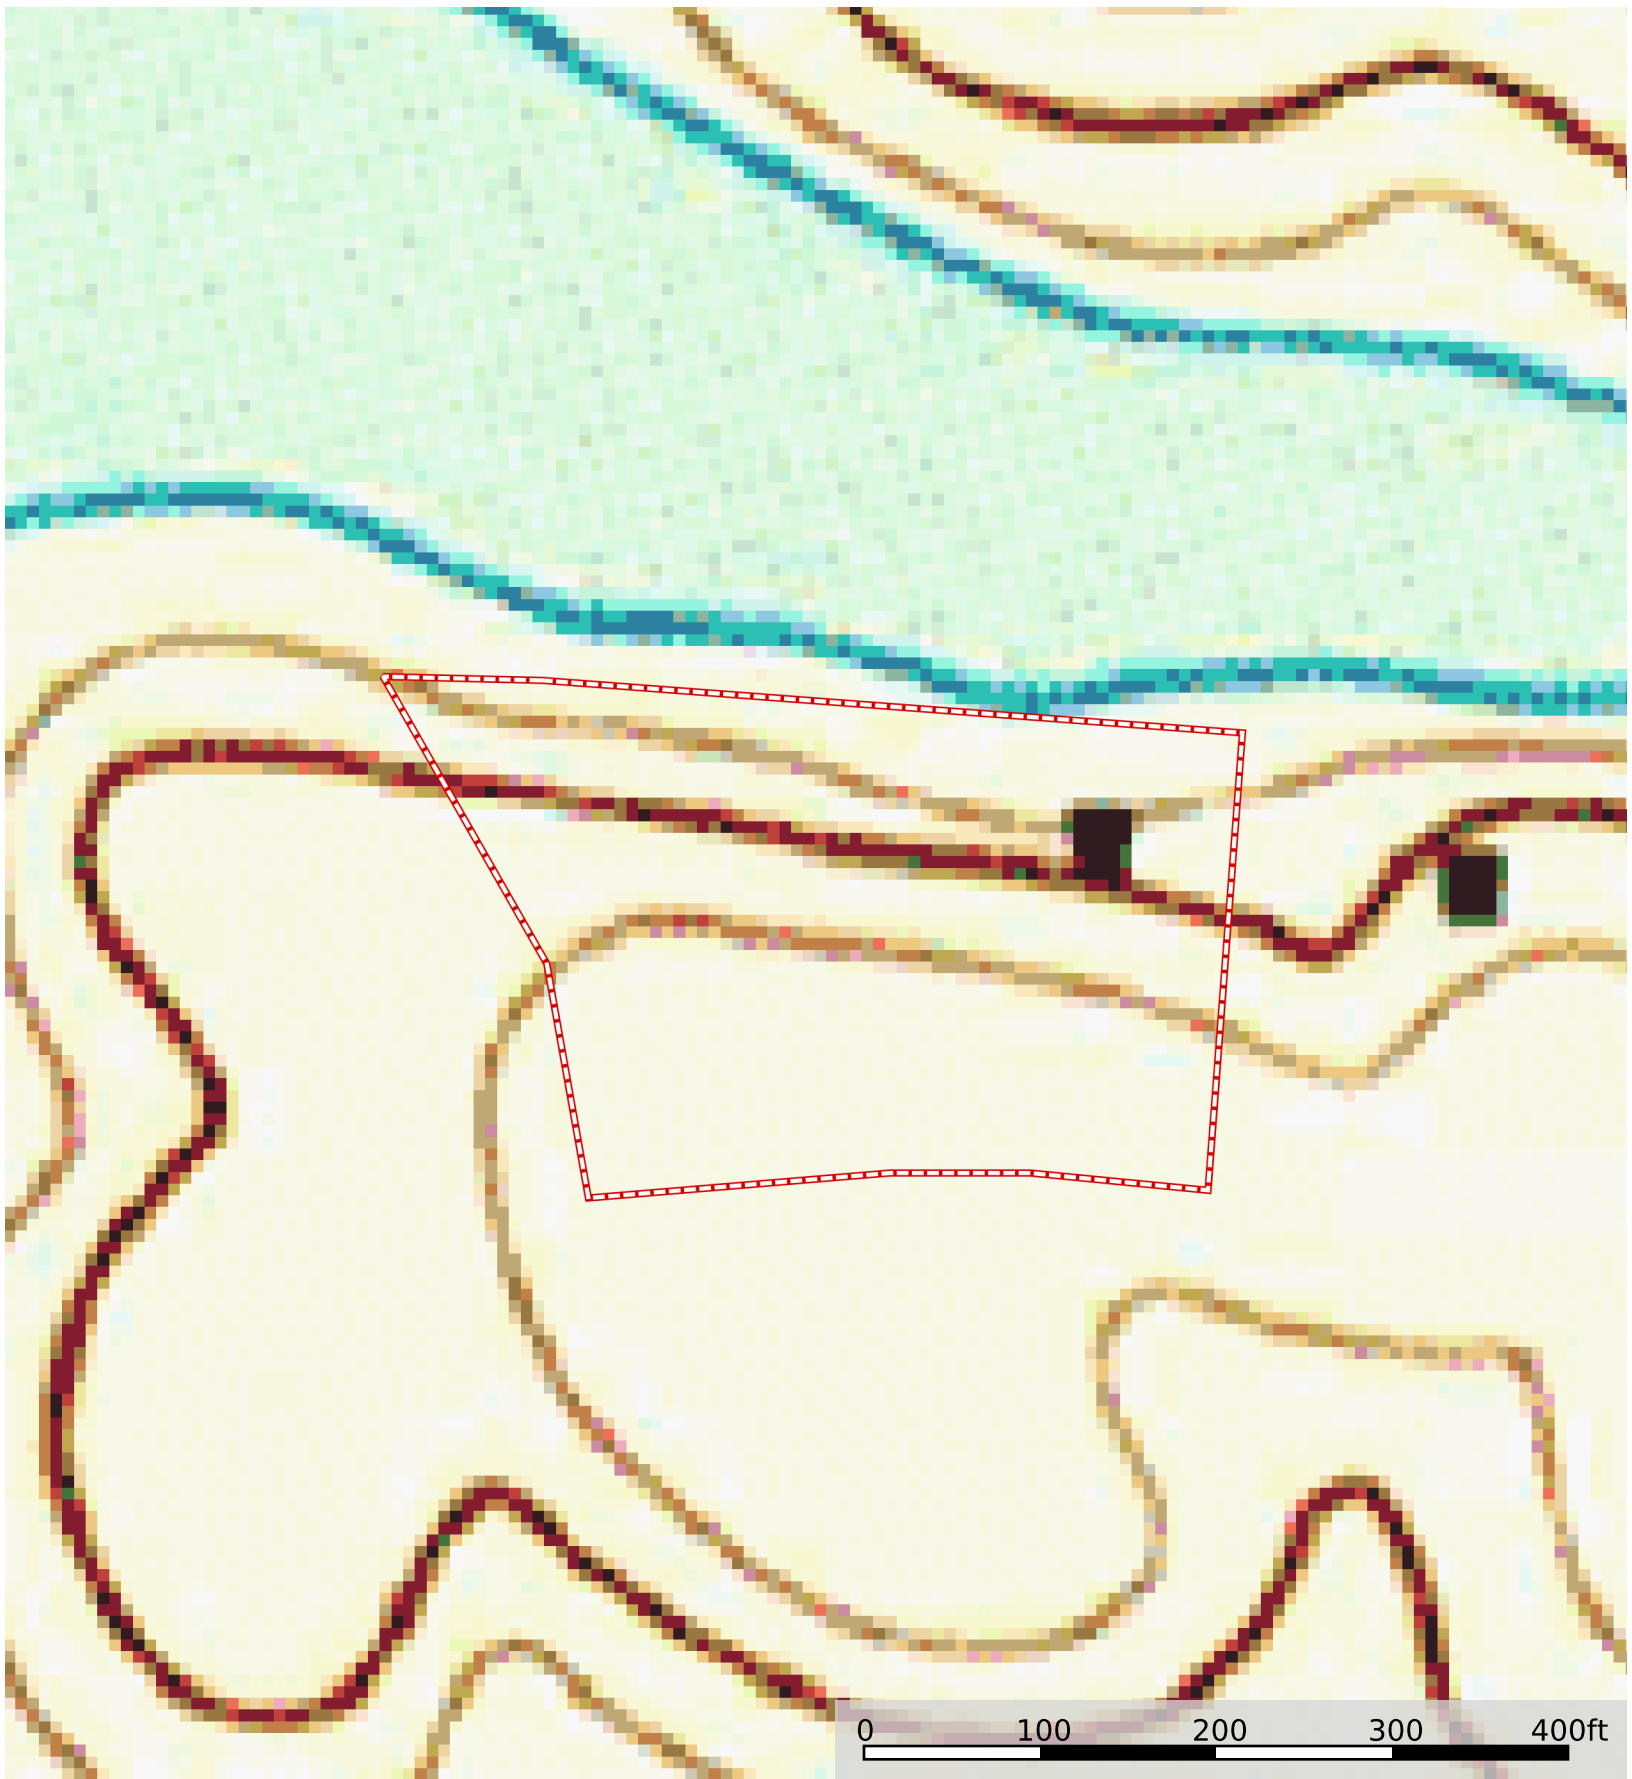

Sam Town Rd, Iatt Lake Lot, Grant Parish, 3 Acres +/-  
Grant Parish, Louisiana, 3 AC +/-

 Boundary