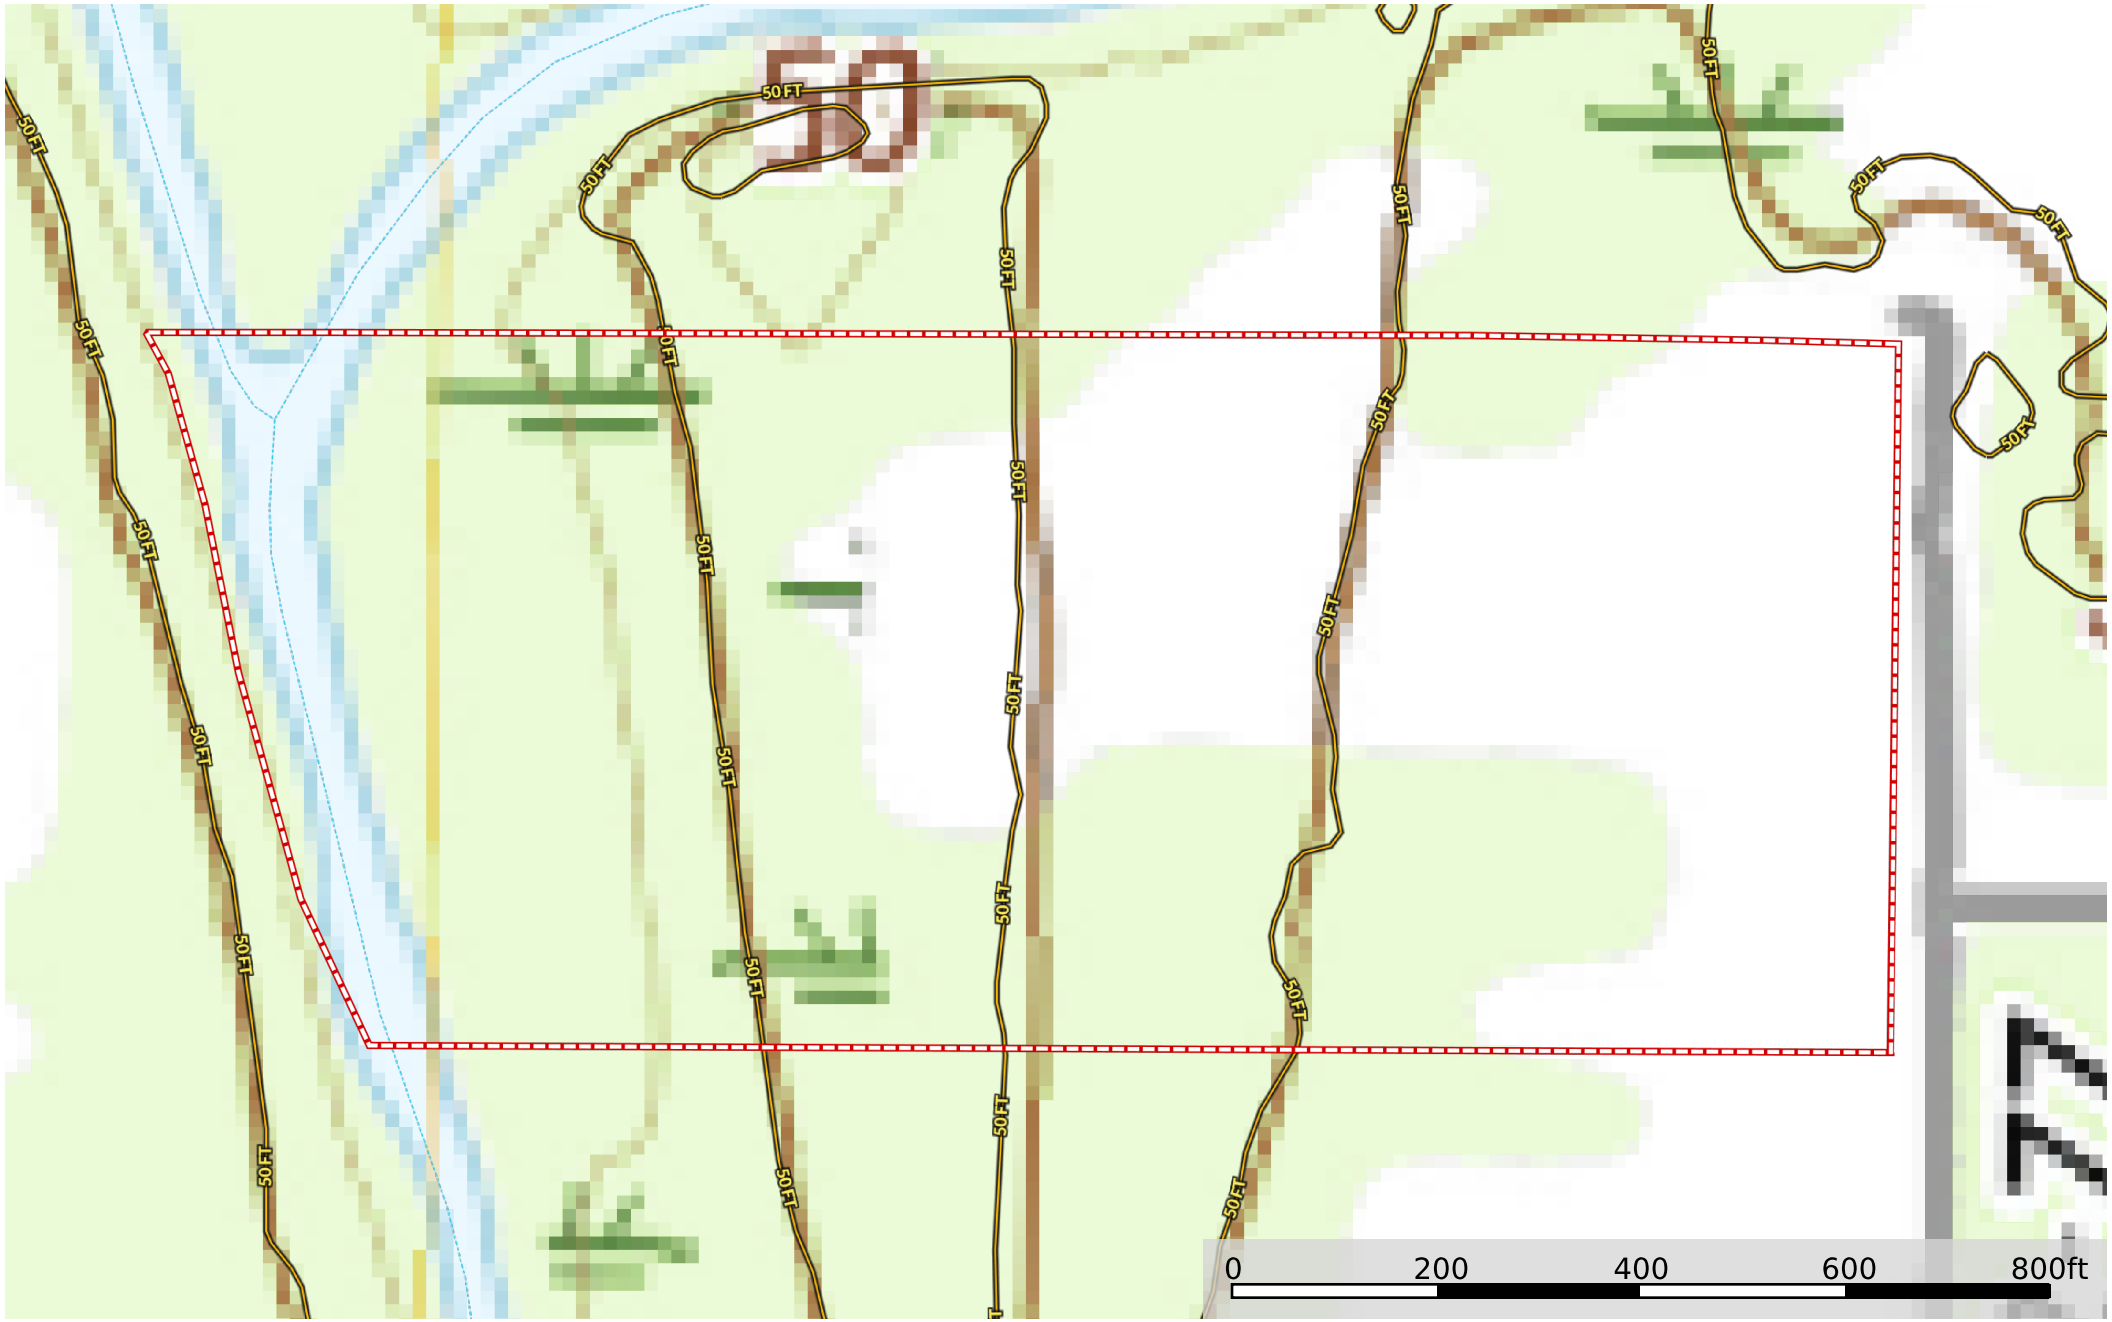

Helena Plantation Mini Farm, Concordia Parish, 23 Acres

Concordia Parish, Louisiana, 23 AC +/-

-  Boundary
-  Stream, Intermittent
-  River/Creek
-  Water Body