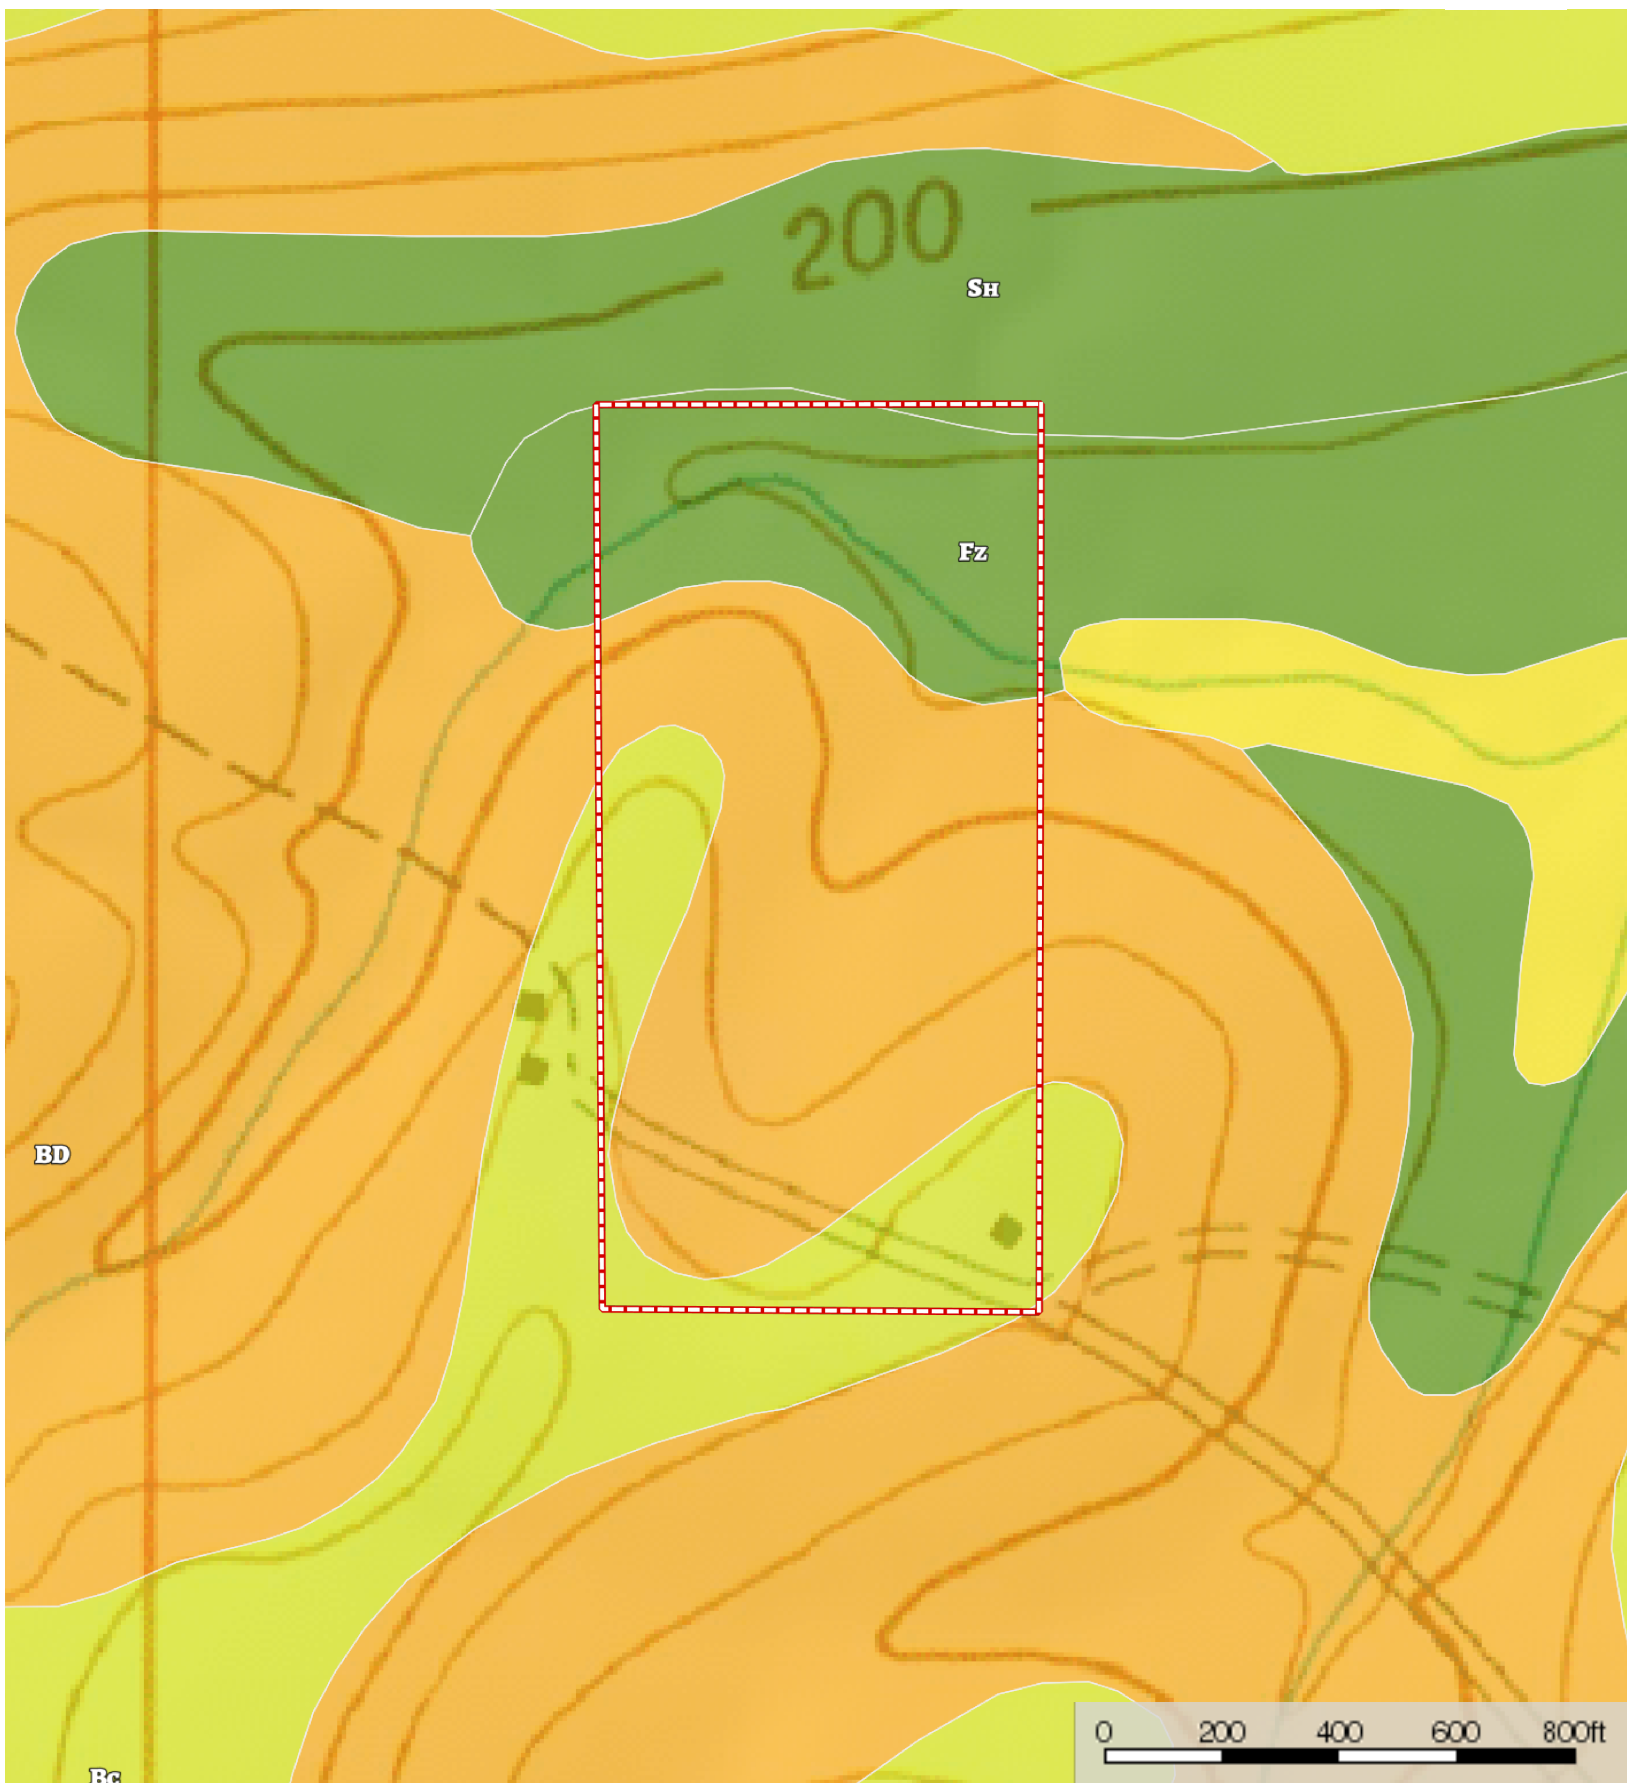

Jessie Johnson Hunting Tract, Winn Parish, 19 Acres +/-

Winn Parish, Louisiana, 19 AC +/-

BD

200

SH

Fz

Bc

 Boundary