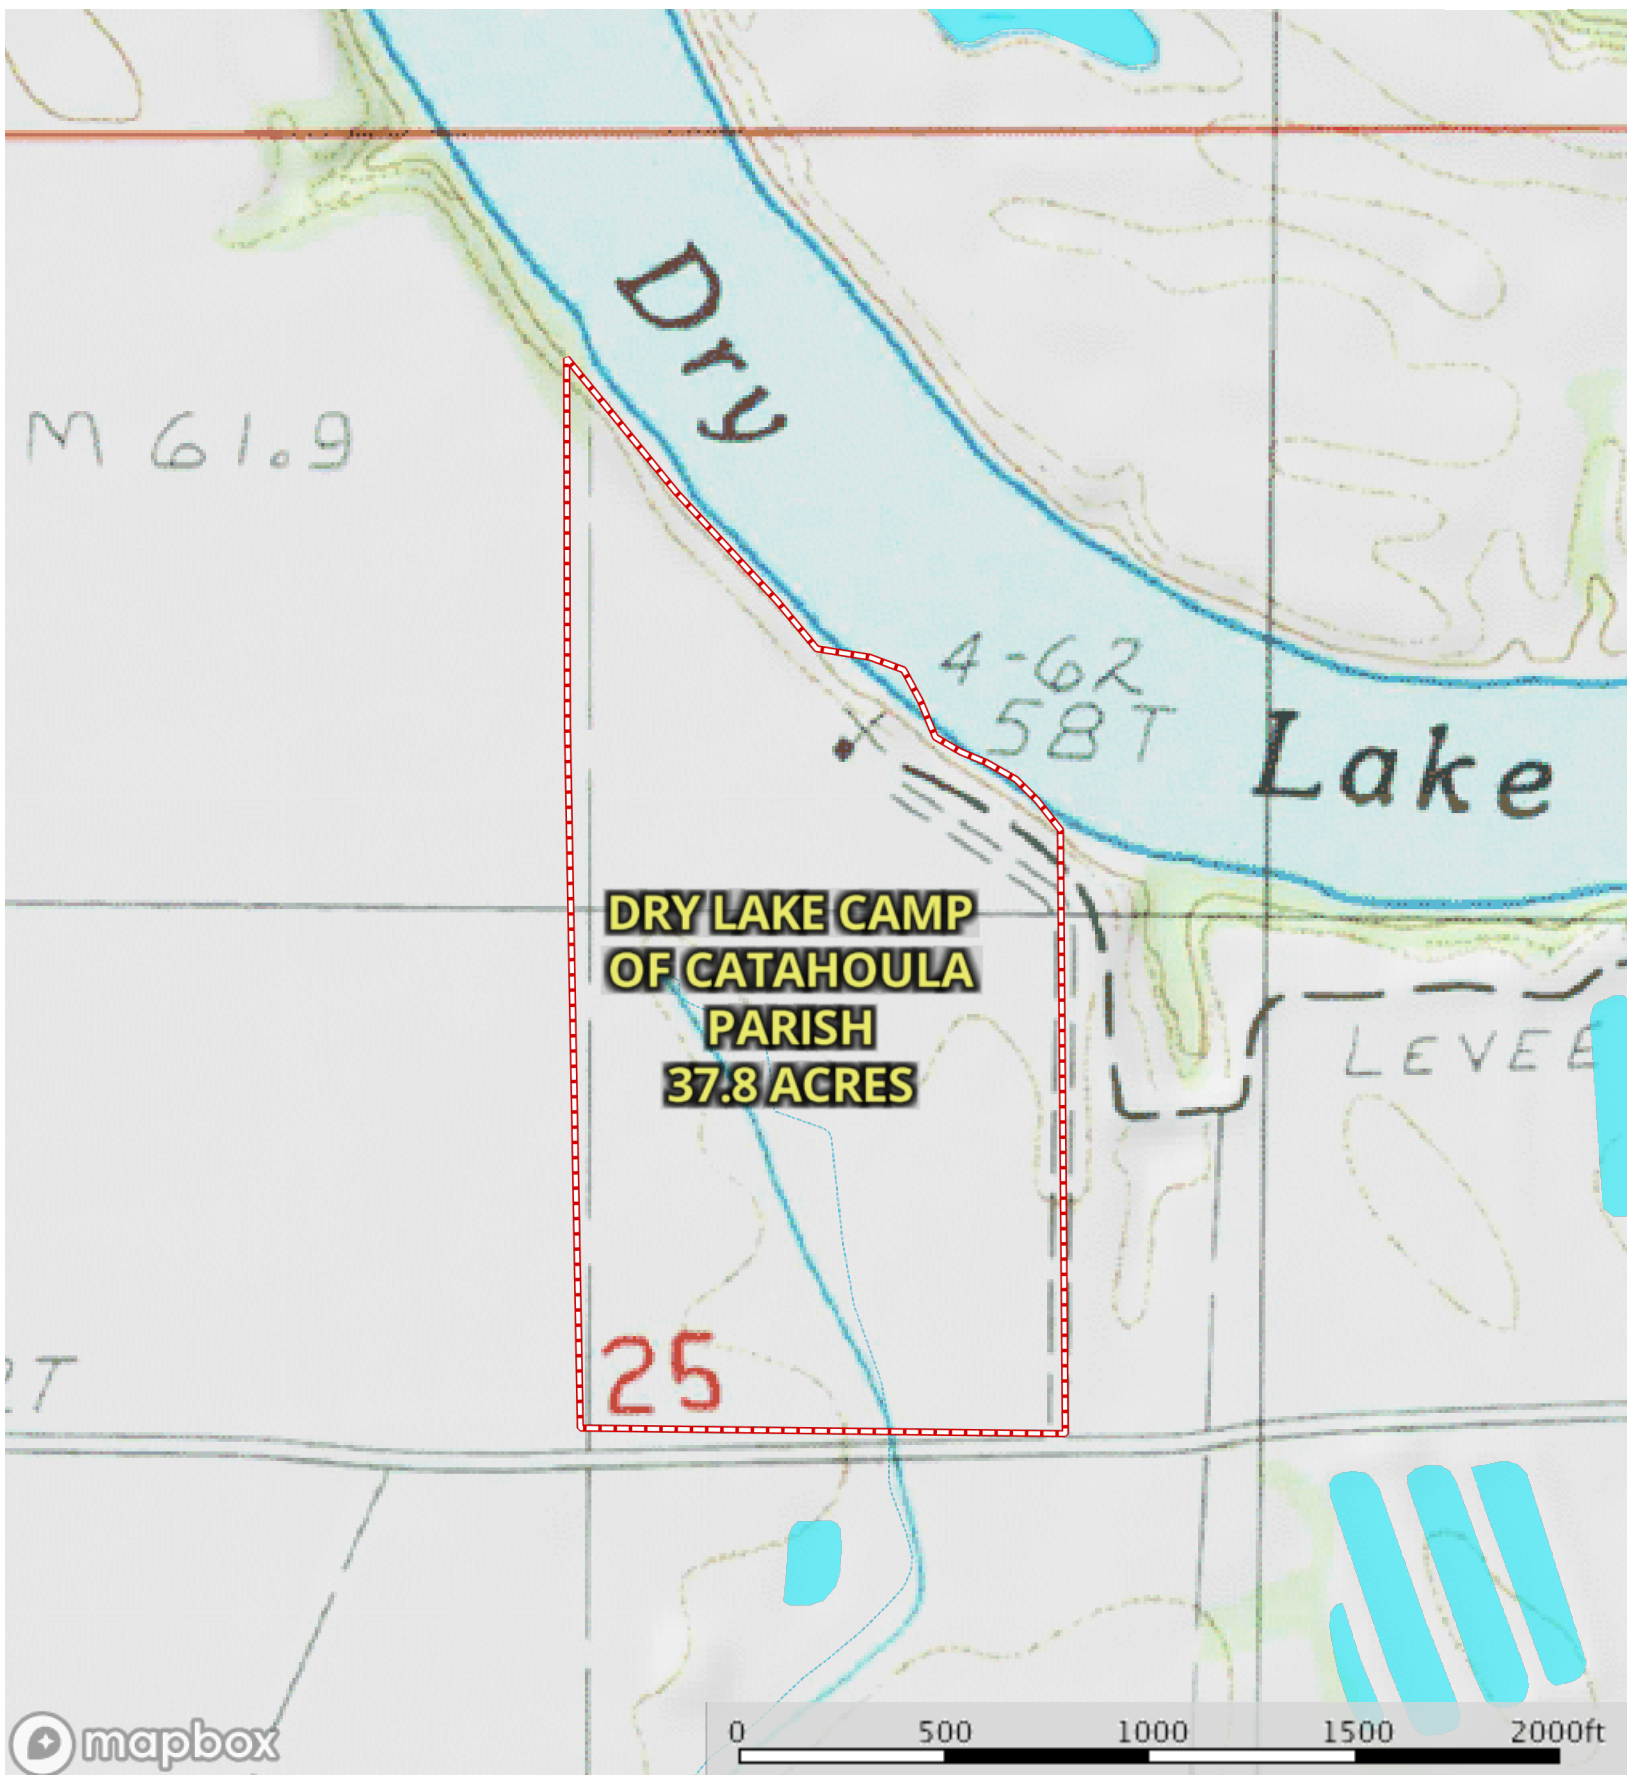

Dry Lake Camp of Catahoula Parish

Catahoula Parish, Louisiana, 37.8 AC +/-

**DRY LAKE CAMP
OF CATAHOULA
PARISH
37.8 ACRES**

25

4-62
58T

M 61.9

LEVEE

- Boundary
- Forest Service
- State Land
- Fish and Wildlife
- National Park
- Other
- BLM
- Stream, Intermittent
- River/Creek
- Water Body