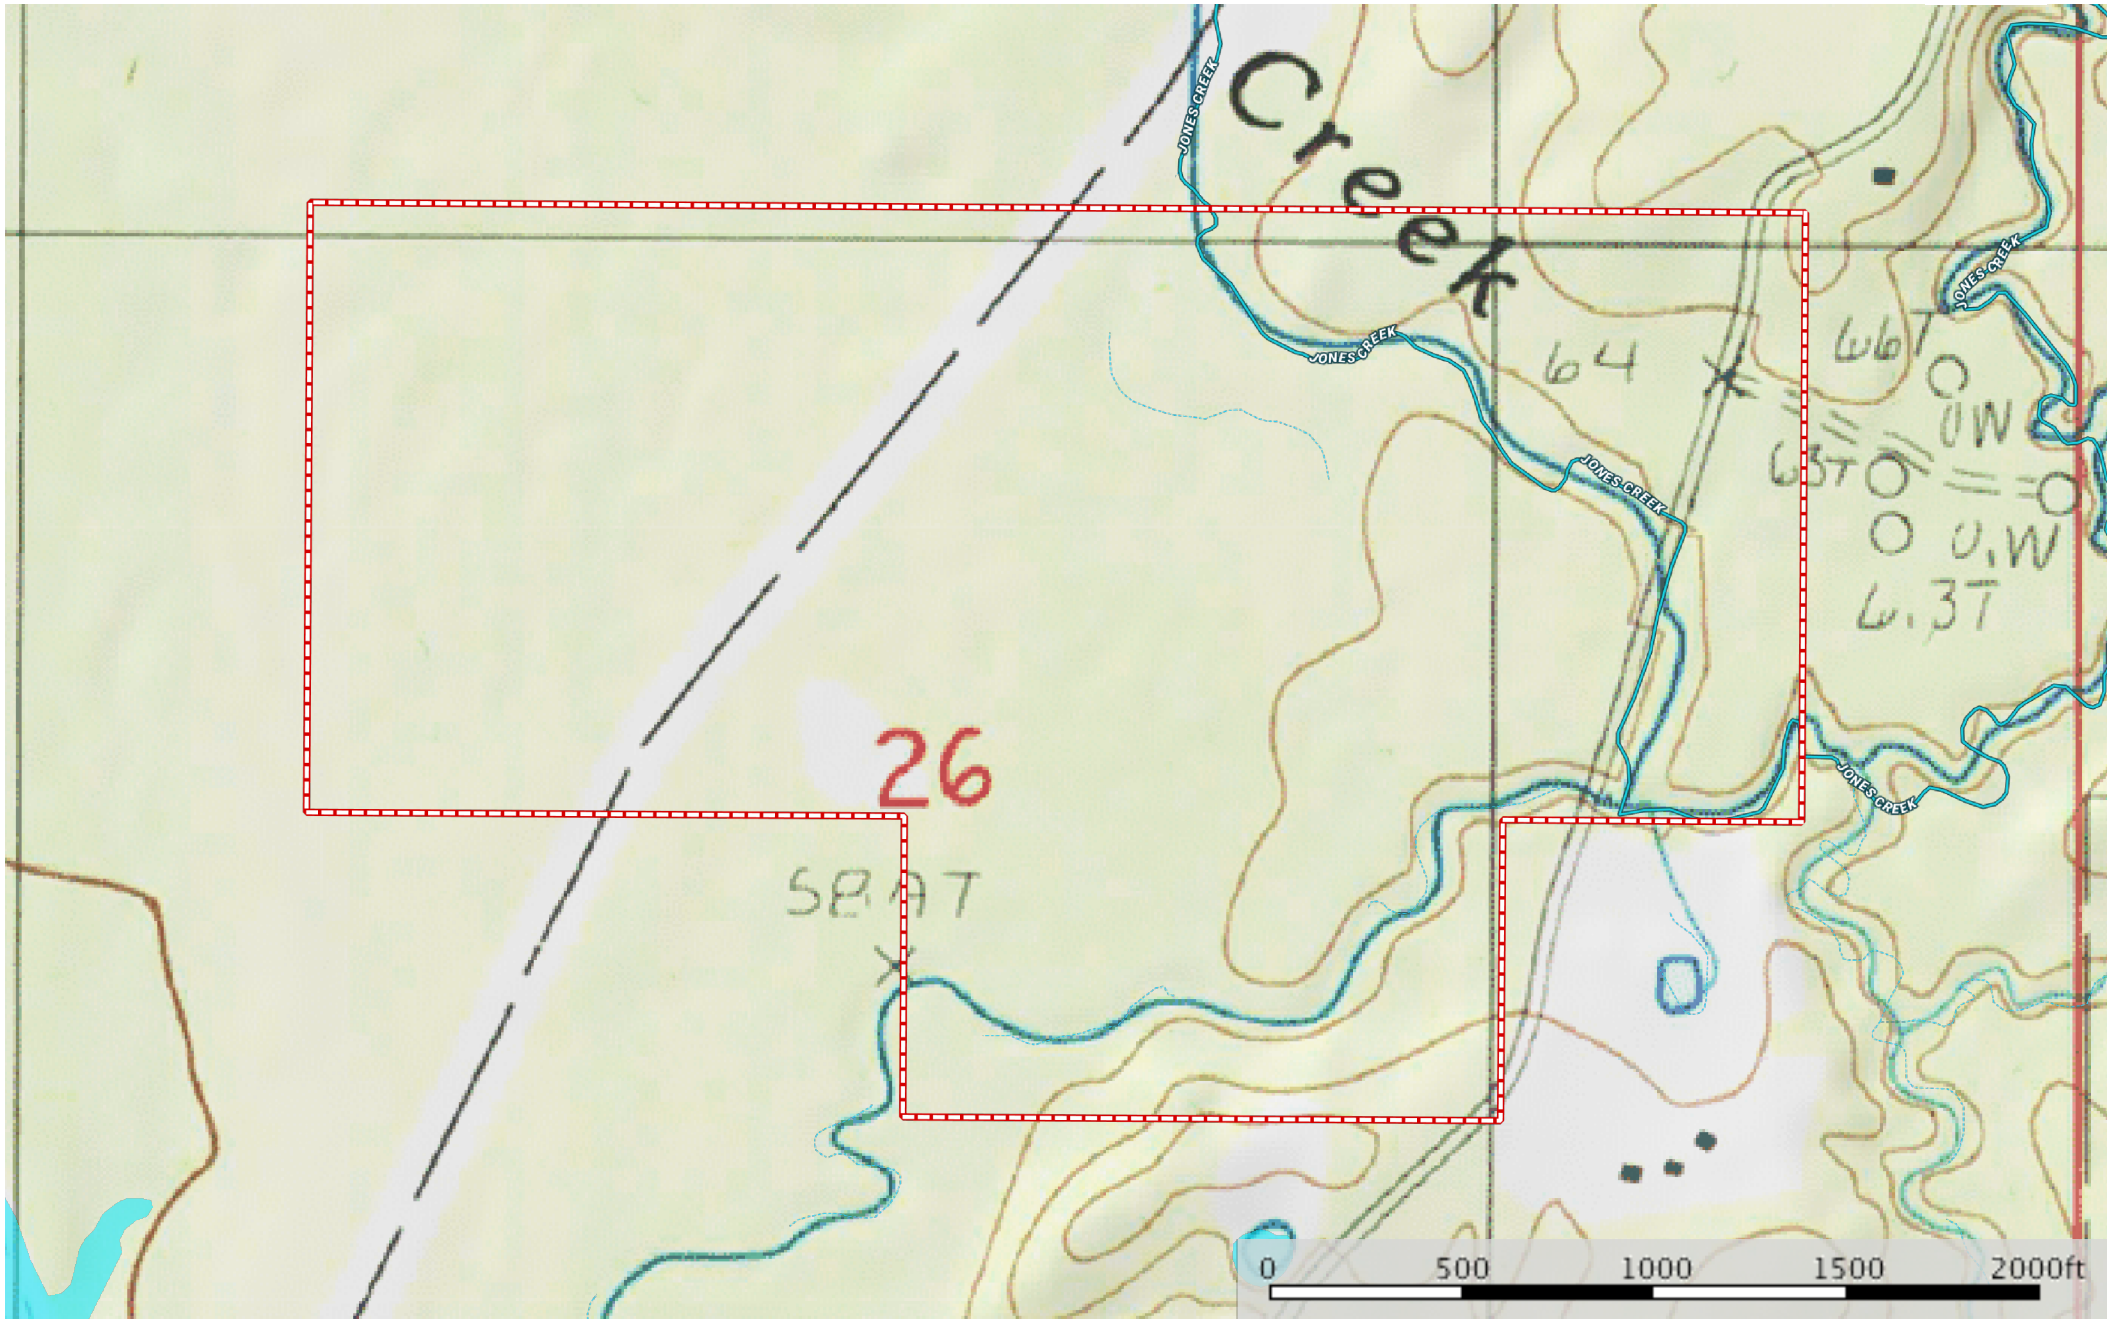

Jones Creek Tract

La Salle Parish, Louisiana, AC +/-

-  Boundary
-  Stream, Intermittent
-  River/Creek
-  Water Body